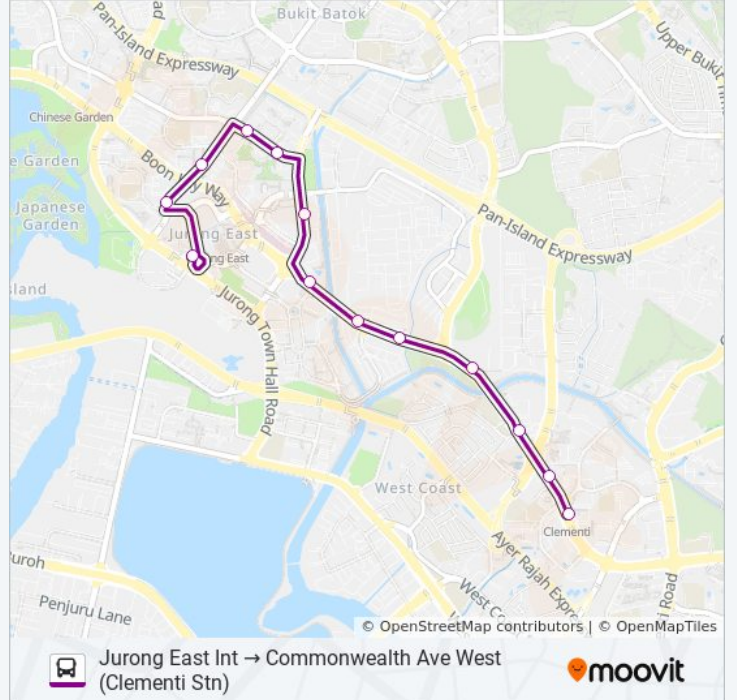

Jurong East Int → Commonwealth Ave West (Clementi Stn)

[Get The App](#)

The 105B bus line Jurong East Int → Commonwealth Ave West (Clementi Stn) has one route. For regular weekdays, their operation hours are:

(1) Commonwealth Ave West (Clementi MRT Stn): 6:53 AM - 7:21 AM

Use the Moovit App to find the closest 105B bus station near you and find out when is the next 105B bus arriving.

Direction: Commonwealth Ave West (Clementi MRT Stn)

C'wealth Ave West - Blk 317 (17189)

C'wealth Ave West - Clementi Stn Exit B (17179)

105B bus Time Schedule

Commonwealth Ave West (Clementi MRT Stn)
Route Timetable:

Sunday	Not Operational
Monday	6:53 AM - 7:21 AM
Tuesday	6:53 AM - 7:21 AM
Wednesday	6:53 AM - 7:21 AM
Thursday	6:53 AM - 7:21 AM
Friday	Not Operational
Saturday	Not Operational

105B bus Info

Direction: Commonwealth Ave West (Clementi MRT Stn)

Stops: 13

Trip Duration: 24 min

Line Summary:

105B bus time schedules and route maps are available in an offline PDF at moovitapp.com. Use the [Moovit App](#) to see live bus times, train schedule or subway schedule, and step-by-step directions for all public transit in Singapore.