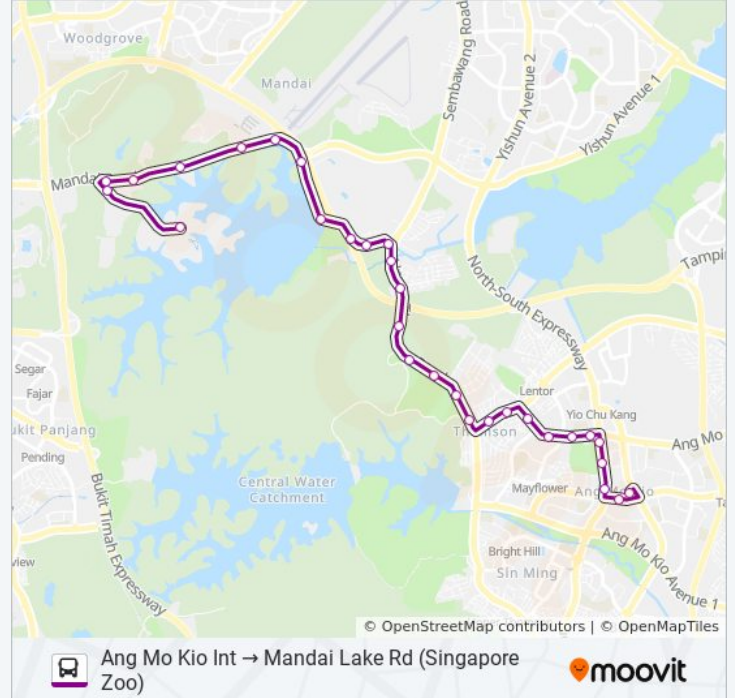

Use the Moovit App to find the closest 138A bus station near you and find out when is the next 138A bus arriving.

Direction: Mandai Lake Road (Singapore Zoo)

30 stops

[VIEW LINE SCHEDULE](#)

Ang Mo Kio Ave 8 - Ang Mo Kio Int (54009)

138A bus Info**Direction:** Mandai Lake Road (Singapore Zoo)**Stops:** 30**Trip Duration:** 50 min**Line Summary:**

Mandai Rd - Aft Upp Thomson Rd (57149)

Mandai Rd - Opp Meng Suan Rd (48109)

Mandai Rd - Opp Scdf Nee Soon Camp (48099)

Mandai Rd - Bef Mandai Lake Rd (48029)

Mandai Lake Rd - Opp Bird Paradise (48111)

Mandai Lake Rd - S'Pore Zoo (48131)

138A bus time schedules and route maps are available in an offline PDF at moovitapp.com. Use the [Moovit App](#) to see live bus times, train schedule or subway schedule, and step-by-step directions for all public transit in Singapore.