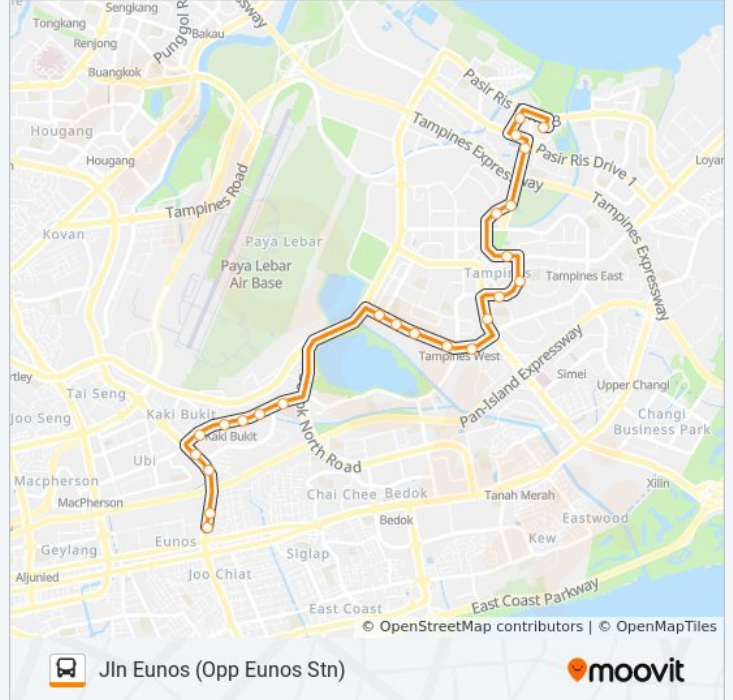

Eunos Link - Blk 637 (71091)

Jln Eunos - Opp Blk 322 (72019)

Jln Eunos - Opp Blk 16 (83119)

Jln Eunos - Opp Eunos Stn (83109)

15A bus time schedules and route maps are available in an offline PDF at moovitapp.com. Use the [Moovit App](#) to see live bus times, train schedule or subway schedule, and step-by-step directions for all public transit in Singapore.

[About Moovit](#) • [MaaS Solutions](#) • [Supported Countries](#) • [Mooviter Community](#)

© 2024 Moovit - All Rights Reserved

Check Live Arrival Times