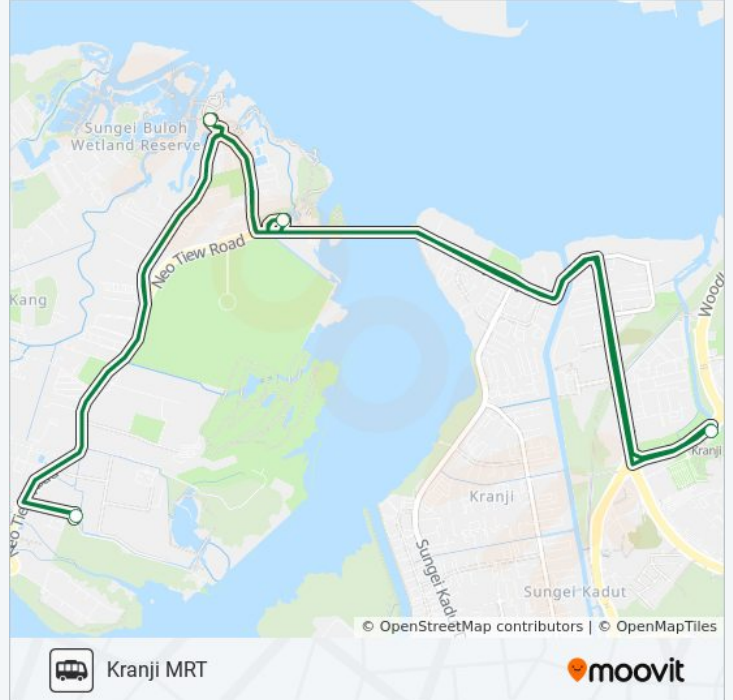

Kranji MRT

[Get The App](#)

The KLANJI NPARKS SHUTTLE bus line Kranji MRT has one route. For regular weekdays, their operation hours are:
(1) Kranji MRT: 7:30 AM - 6:30 PM

Use the Moovit App to find the closest KLANJI NPARKS SHUTTLE bus station near you and find out when is the next KLANJI NPARKS SHUTTLE bus arriving.

Direction: Kranji MRT

7 stops

[VIEW LINE SCHEDULE](#)

Kranji Stn Pick Up Point
Sungei Buloh Wetland Reserve Visitor Centre
Sungei Buloh Wetland Reserve Centre
Kranji Marshes
Sungei Buloh Wetland Reserve Centre
Sungei Buloh Wetland Reserve Visitor Centre
Kranji Stn Pick Up Point

KLANJI NPARKS SHUTTLE bus Info**Direction:** Kranji MRT**Stops:** 7**Trip Duration:** 70 min**Line Summary:**

KRANJI NPARKS SHUTTLE bus time schedules and route maps are available in an offline PDF at moovitapp.com. Use the [Moovit App](#) to see live bus times, train schedule or subway schedule, and step-by-step directions for all public transit in Singapore.