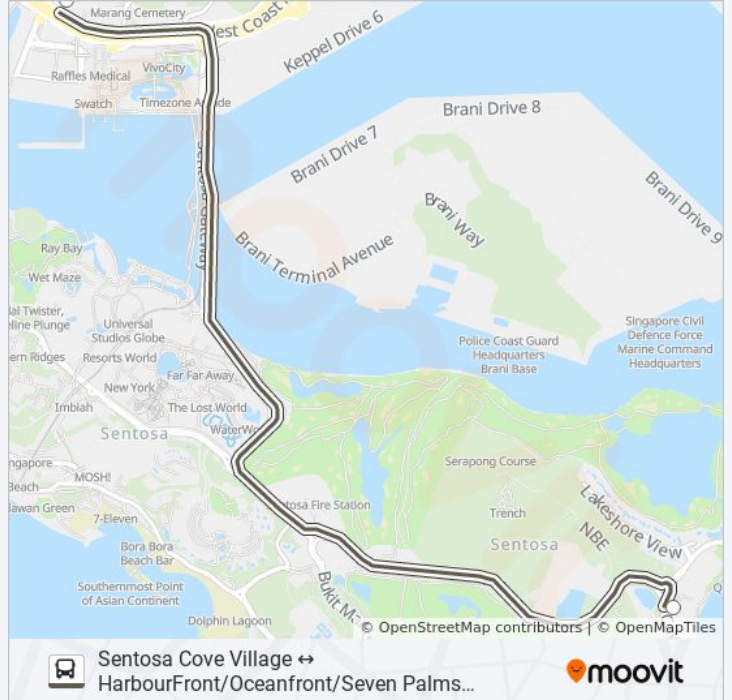

SENTOSA COVE SHUTTLE bus Info**Direction:** Harbourfront Int**Stops:** 3**Trip Duration:** 15 min**Line Summary:**

Direction: Oceanfront

2 stops

[VIEW LINE SCHEDULE](#)

Sentosa Cove Village

The Oceanfront @ Sentosa Cove

SENTOSA COVE SHUTTLE bus Time Schedule

Oceanfront Route Timetable:

Sunday	06:42 - 22:42
Monday	06:42 - 22:42
Tuesday	06:42 - 22:42
Wednesday	06:42 - 22:42
Thursday	06:42 - 22:42
Friday	06:42 - 22:42
Saturday	06:42 - 22:42

SENTOSA COVE SHUTTLE bus Info

Direction: Oceanfront

Stops: 2

Trip Duration: 2 min

Line Summary:

Direction: Sentosa Cove Village (From Oceanfront)

2 stops

[VIEW LINE SCHEDULE](#)

SENTOSA COVE SHUTTLE bus Info

Direction: Sentosa Cove Village (From Oceanfront)

Stops: 2

Trip Duration: 2 min

Line Summary:

Direction: Sentosa Cove Village (From Seven Palms)

2 stops

[VIEW LINE SCHEDULE](#)