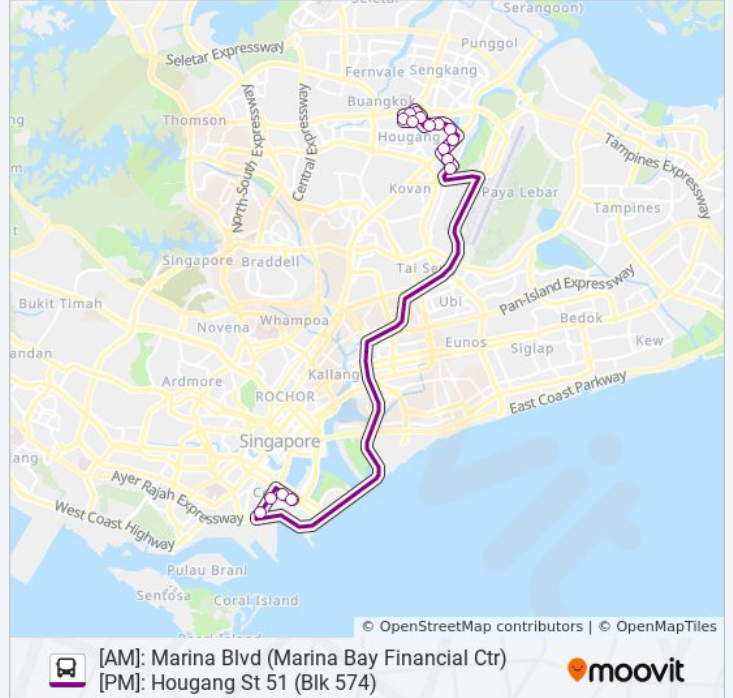

(1) Hougang St 51 (Blk 574): 6:20 PM - 6:35 PM (2) Marina Blvd (Marina Bay Financial Ctr): 7:35 AM - 7:50 AM

Use the Moovit App to find the closest 672 bus station near you and find out when is the next 672 bus arriving.

672 bus Info

Direction: Hougang St 51 (Blk 574)

Stops: 16

Trip Duration: 39 min

Line Summary:

Direction: Marina Blvd (Marina Bay Financial Ctr)

17 stops

[VIEW LINE SCHEDULE](#)

- Hougang St 51 - Blk 568 (64431)
- Hougang St 51 - Hougang G. Shop Mall (64441)
- Buangkok Green - Blk 579 (64461)
- Hougang Ave 4 - Opp Blk 913 (64619)
- Hougang St 51 - Blk 574 (64561)
- Hougang Ave 8 - Blk 535 (64361)
- Hougang Ave 8 - Blk 436 (64031)
- Hougang Ave 8 - Punggol Pk (64079)
- Upp S'Goon Rd - Blk 355 (64059)
- Upp S'Goon Rd - Opp the Midtown (64049)
- Hougang Ave 5 - Blk 327 (64249)
- Hougang Ave 7 - Opp Blk 316 (64239)
- Anson Rd - Mapletree Anson (03241)
- Robinson Rd - Aft Capital Twr (03111)
- Robinson Rd - 80 Robinson Rd (03071)
- Marina Blvd - the Sail (03381)
- Marina Blvd - Marina Bay Financial Ctr (03391)