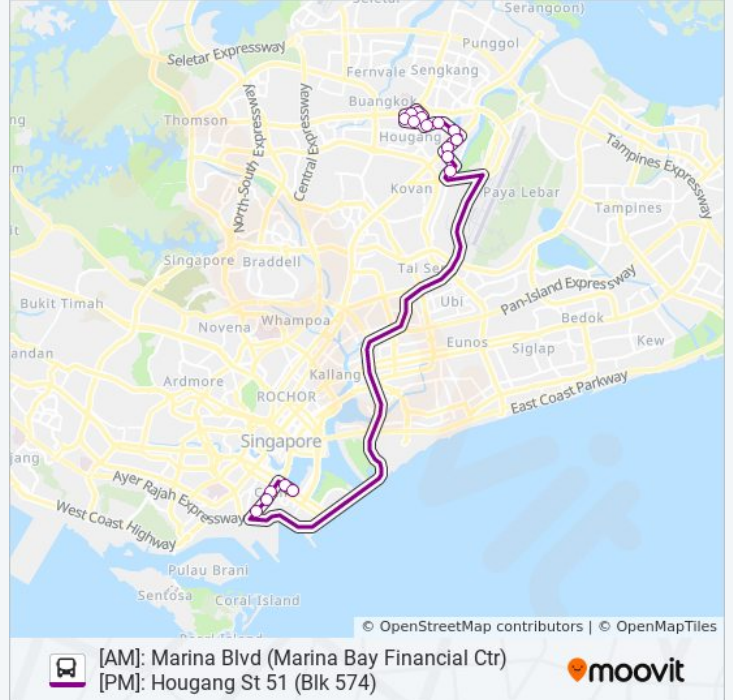

672 bus Info

Direction: Hougang St 51 (Blk 574)

Stops: 16

Trip Duration: 39 min

Line Summary:

Direction: Marina Blvd (Marina Bay Financial Ctr)

17 stops

[VIEW LINE SCHEDULE](#)

- Hougang St 51 - Blk 568 (64431)
- Hougang St 51 - Hougang G. Shop Mall (64441)
- Buangkok Green - Blk 579 (64461)
- Hougang Ave 4 - Opp Blk 913 (64619)
- Hougang St 51 - Blk 574 (64561)
- Hougang Ave 8 - Blk 535 (64361)
- Hougang Ave 8 - Blk 436 (64031)
- Hougang Ave 8 - Punggol Pk (64079)
- Upp S'Goon Rd - Blk 355 (64059)
- Upp S'Goon Rd - Opp the Midtown (64049)
- Hougang Ave 5 - Blk 327 (64249)
- Hougang Ave 7 - Opp Blk 316 (64239)
- Anson Rd - Mapletree Anson (03241)
- Robinson Rd - Aft Capital Twr (03111)
- Robinson Rd - 80 Robinson Rd (03071)
- Marina Blvd - the Sail (03381)
- Marina Blvd - Marina Bay Financial Ctr (03391)

672 bus Time Schedule

Marina Blvd (Marina Bay Financial Ctr) Route

Timetable:

Sunday	Not Operational
Monday	7:35 AM - 7:50 AM
Tuesday	7:35 AM - 7:50 AM
Wednesday	7:35 AM - 7:50 AM
Thursday	7:35 AM - 7:50 AM
Friday	Not Operational
Saturday	Not Operational

672 bus Info

Direction: Marina Blvd (Marina Bay Financial Ctr)

Stops: 17

Trip Duration: 41 min

Line Summary:

672 bus time schedules and route maps are available in an offline PDF at moovitapp.com. Use the [Moovit App](#) to see live bus times, train schedule or subway schedule, and step-by-step directions for all public transit in Singapore.