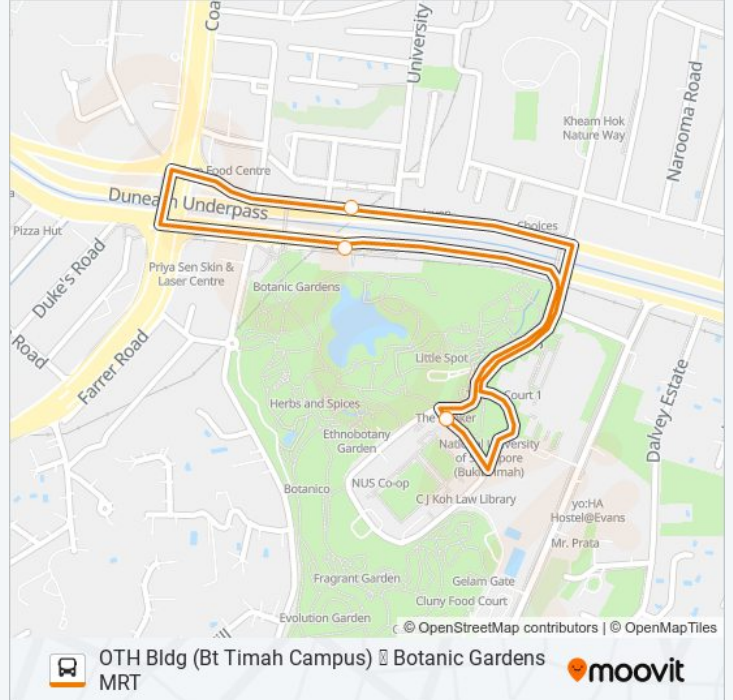

OTH Bldg (Bt Timah Campus) Botanic Gardens MRT

Get The App

The L bus line OTH Bldg (Bt Timah Campus) Botanic Gardens MRT has one route. For regular weekdays, their operation hours are:

(1) Oth Bldg (Btc): 12:15 - 18:20

Use the Moovit App to find the closest L bus station near you and find out when is the next L bus arriving.

Direction: Oth Bldg (Btc)

4 stops

[VIEW LINE SCHEDULE](#)

- Oei Tiong Ham Bldg (Bt Timah Campus)
- Botanic Gardens MRT (Pick-Up And Drop Off)
- Dunearn Rd - Opp Botanic Gdns Stn (41029)
- Oei Tiong Ham Bldg (Bt Timah Campus)

L bus Time Schedule

Oth Bldg (Btc) Route Timetable:

Sunday	Not Operational
Monday	12:15 - 18:20
Tuesday	12:15 - 18:20
Wednesday	12:15 - 18:20
Thursday	12:15 - 18:20
Friday	12:15 - 18:20
Saturday	Not Operational

L bus Info

Direction: Oth Bldg (Btc)

Stops: 4

Trip Duration: 4 min

Line Summary:

Bus time schedules and route maps are available in an offline PDF at moovitapp.com. Use the Moovit App to see live bus times, train schedule or subway schedule, and step-by-step directions for all public transit in Singapore.