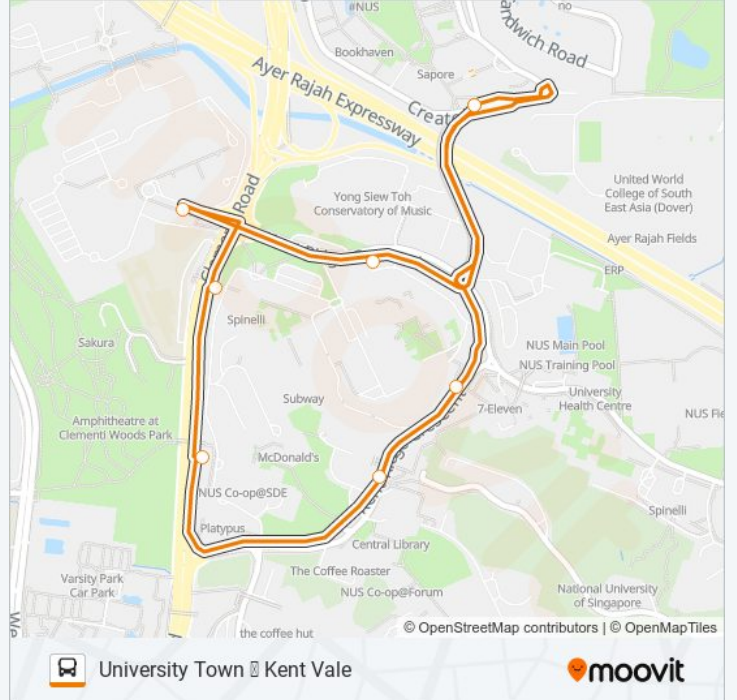

Get The App

The E bus line University Town Kent Vale has one route. For regular weekdays, their operation hours are:
(1) University Town: 08:00 - 16:00
Use the Moovit App to find the closest E bus station near you and find out when is the next E bus arriving.

Direction: University Town

8 stops

[VIEW LINE SCHEDULE](#)

- University Town
- Kent Ridge Cres - Nus Raffles Hall (16169)
- Kent Vale
- Clementi Rd - Coll Of Design & Engrg (16159)
- Clementi Rd - Sde3 (16149)
- Kent Ridge Cres - Information Technology (16189)
- Kent Ridge Cres - Opp Yusof Ishak Hse (16179)
- University Town

E bus Time Schedule

University Town Route Timetable:

Sunday	Not Operational
Monday	08:00 - 16:00
Tuesday	08:00 - 16:00
Wednesday	08:00 - 16:00
Thursday	08:00 - 16:00
Friday	Not Operational
Saturday	Not Operational

E bus Info

Direction: University Town

Stops: 8

Trip Duration: 9 min

Line Summary:

E bus time schedules and route maps are available in an offline PDF at moovitapp.com. Use the [Moovit App](#) to see live bus times, train schedule or subway schedule, and step-by-step directions for all public transit in Singapore.