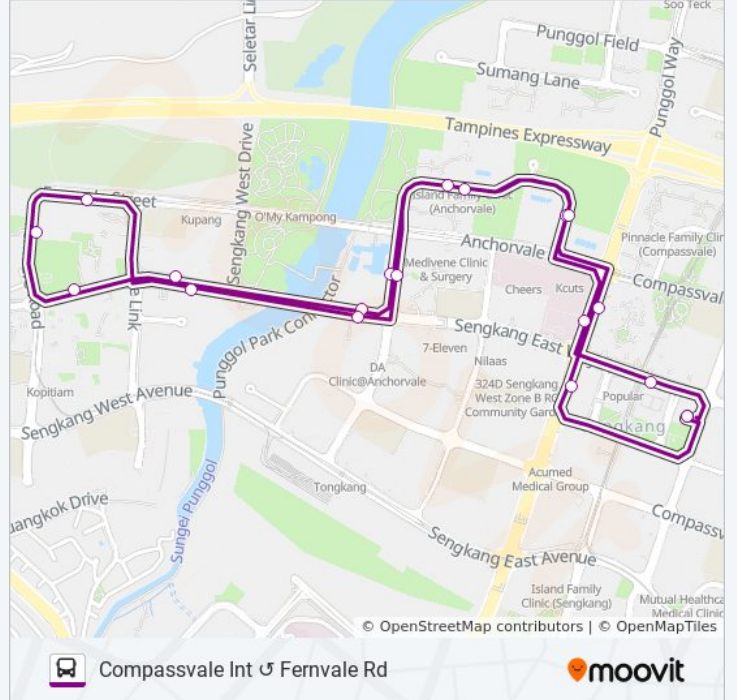

374

Compassvale Int Fernvale Rd

Get The App

The 374 bus line Compassvale Int Fernvale Rd has one route. For regular weekdays, their operation hours are:

(1) Compassvale Bus Int: 12:07 AM - 11:54 PM

Use the Moovit App to find the closest 374 bus station near you and find out when is the next 374 bus arriving.

Direction: Compassvale Bus Int

19 stops

[VIEW LINE SCHEDULE](#)

- Compassvale Rd - Compassvale Int (67759)
- Sengkang East Way - Sengkang Stn (67409)
- Sengkang East Rd - Sengkang General Hosp (67419)
- Anchorvale Cres - Aft Anchorvale St (67649)
- Anchorvale Cres - Blk 334a (67699)
- Anchorvale Rd - Blk 326d (67769)
- Sengkang East Way - Opp Hockey Stadium (67549)
- Sengkang West Way - Opp Blk 471a (67559)
- Fernvale St - Aft Blk 467b (67701)
- Fernvale Rd - Thanggam Stn (67741)
- Sengkang West Way - Opp Blk 432a (67561)
- Sengkang West Way - Blk 471a (67551)
- Sengkang East Way - Hockey Stadium (67541)
- Anchorvale Rd - Opp Blk 326d (67761)
- Anchorvale Cres - Blk 338a (67691)
- Anchorvale Cres - Bef Anchorvale St (67641)
- Sengkang East Rd - Opp Sengkang General Hosp (67411)
- Sengkang East Rd - Sengkang Community Hub (67441)
- Compassvale Rd - Compassvale Int (67759)

374 bus Time Schedule

Compassvale Bus Int Route Timetable:

Sunday	12:07 AM - 11:54 PM
Monday	12:07 AM - 11:54 PM
Tuesday	12:07 AM - 11:54 PM
Wednesday	12:07 AM - 11:54 PM
Thursday	12:07 AM - 11:54 PM
Friday	12:07 AM - 11:54 PM
Saturday	12:07 AM - 11:54 PM

374 bus Info

Direction: Compassvale Bus Int

Stops: 19

Trip Duration: 27 min

Line Summary:

374 bus time schedules and route maps are available in an offline PDF at moovitapp.com. Use the [Moovit App](#) to see live bus times, train schedule or subway schedule, and step-by-step directions for all public transit in Singapore.