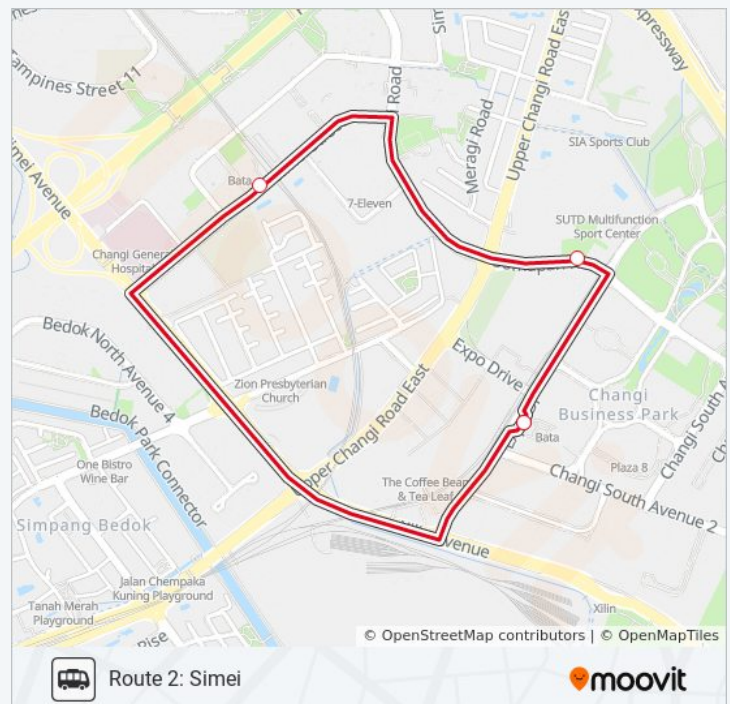

Somapah Rd - Sutd (96449)

Changi City Point (Outside Cotton On)

Wednesday

11:30 AM - 9:00 PM

Thursday

11:30 AM - 9:00 PM

Friday

11:30 AM - 9:00 PM

Saturday

11:30 AM - 9:00 PM

CHANGI CITY POINT SHUTTLE bus Info

Direction: Route 2: Simei

Stops: 4

Trip Duration: 9 min

Line Summary:

Direction: Route 3: Changi South Ave 2 & Ave 4

6 stops

[VIEW LINE SCHEDULE](#)

Changi City Point (Outside Cotton On)

Changi Sth Ave 2 - Premier (96331)

Changi Sth Ave 2 - Aft Sunny Metal & Engrg (96341)

Changi Sth Ave 4 - Bef Changi Sth St 1 (96351)

Outside Fascina