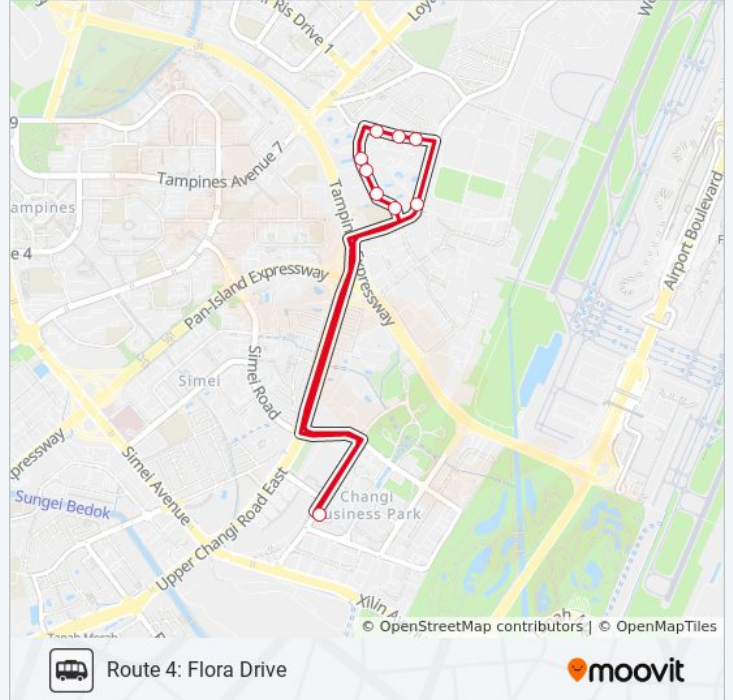

CHANGI CITY POINT SHUTTLE bus Info

Direction: Route 3: Changi South Ave 2 & Ave 4

Stops: 6

Trip Duration: 9 min

Line Summary:

Direction: Route 4: Flora Drive

10 stops

[VIEW LINE SCHEDULE](#)

Hedges Park

Changi City Point (Outside Cotton On)

CHANGI CITY POINT SHUTTLE bus Time Schedule

Route 4: Flora Drive Route Timetable:

Sunday	11:30 AM - 9:00 PM
Monday	Not Operational
Tuesday	Not Operational
Wednesday	Not Operational
Thursday	Not Operational
Friday	11:30 AM - 9:00 PM
Saturday	11:30 AM - 9:00 PM

CHANGI CITY POINT SHUTTLE bus Info

Direction: Route 4: Flora Drive

Stops: 10

Trip Duration: 12 min

Line Summary:

CHANGI CITY POINT SHUTTLE bus time schedules and route maps are available in an offline PDF at moovitapp.com. Use the [Moovit App](#) to see live bus times, train schedule or subway schedule, and step-by-step directions for all public transit in Singapore.