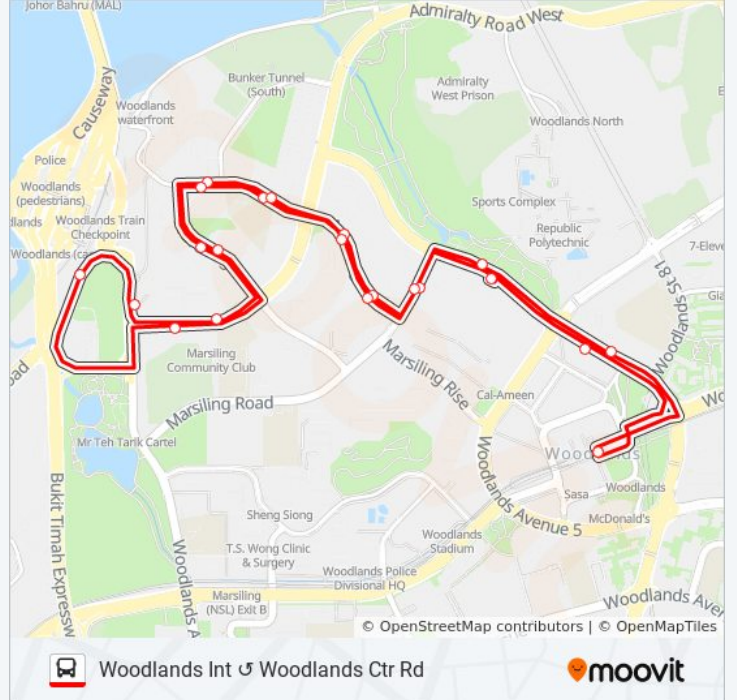

903

Woodlands Int Woodlands Ctr Rd

Get The App

The 903 bus line Woodlands Int Woodlands Ctr Rd has one route. For regular weekdays, their operation hours are:  
 (1) Woodlands Int: 12:07 AM - 11:57 PM  
 Use the Moovit App to find the closest 903 bus station near you and find out when is the next 903 bus arriving.

**Direction: Woodlands Int**

22 stops

[VIEW LINE SCHEDULE](#)

- Woodlands Sq - Woodlands Int (46009)
- Woodlands Ave 2 - Opp Blk 802 (46271)
- Riverside Rd - Progen Bldg (46301)
- Marsiling Rd - Blk 18 (46311)
- Marsiling Lane - Blk 15 (46249)
- Marsiling Lane - Blk 18 (46179)
- Marsiling Lane - Opp Ges (46169)
- Marsiling Lane - Blk 206 (46159)
- Marsiling Dr - Blk 203 (46149)
- Admiralty Rd - Marsiling Cc (46119)
- Woodlands Ctr Rd - W'Lands Train Checkpt (46069)
- Woodlands Ctr Rd - Blk 25 (46088)
- Admiralty Rd - Blk 23 (46111)
- Marsiling Dr - Blk 32 (46141)
- Marsiling Lane - Blk 212 (46151)
- Marsiling Lane - Ges S'Pore (46161)
- Marsiling Lane - Opp Blk 19 (46171)
- Marsiling Lane - Opp Blk 15 (46241)
- Marsiling Rd - Opp Blk 18 (46319)
- Riverside Rd - Opp Progen Bldg (46309)
- Woodlands Ave 2 - Blk 803 (46279)

**903 bus Time Schedule**

Woodlands Int Route Timetable:

Sunday	12:07 AM - 11:59 PM
Monday	12:09 AM - 11:57 PM
Tuesday	12:07 AM - 11:57 PM
Wednesday	12:07 AM - 11:57 PM
Thursday	12:07 AM - 11:57 PM
Friday	12:07 AM - 11:59 PM
Saturday	12:07 AM - 11:57 PM

**903 bus Info**

**Direction:** Woodlands Int

**Stops:** 22

**Trip Duration:** 26 min

**Line Summary:**

903 bus time schedules and route maps are available in an offline PDF at [moovitapp.com](https://moovitapp.com). Use the [Moovit App](#) to see live bus times, train schedule or subway schedule, and step-by-step directions for all public transit in Singapore.