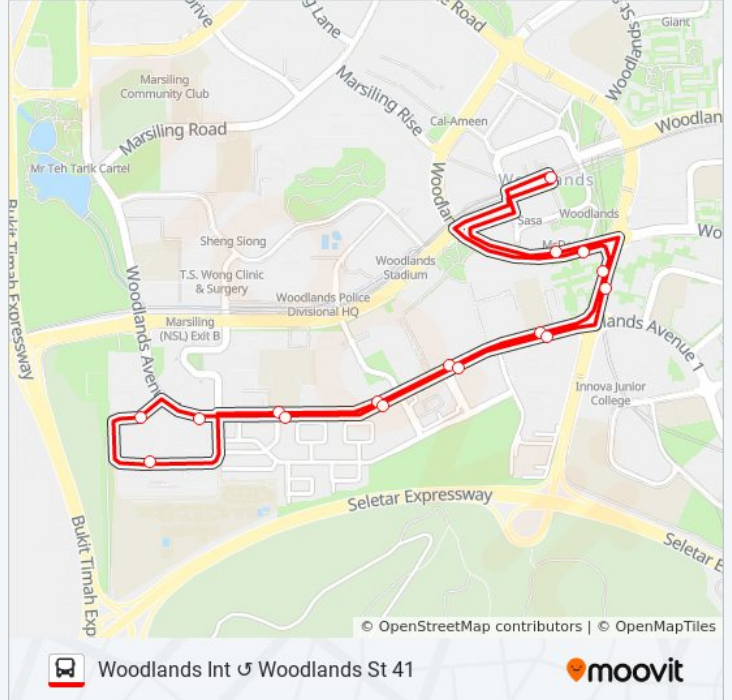

Direction: Woodlands Int

17 stops

[VIEW LINE SCHEDULE](#)

- Woodlands Sq - Woodlands Int (46009)
- Woodlands Ave 5 - W'Lands Civic Ctr (46321)
- Woodlands Ave 2 - Blk 511 (46331)
- Woodlands Ave 1 - Rosewood (46341)
- Woodlands Ave 1 - Woodhaven (46351)
- Woodlands Ave 1 - the Woodgrove (46629)
- Woodlands Ave 1 - Opp Fuchun Sec Sch (46619)
- Woodlands Ave 1 - Opp Fuchun Cc (45599)
- Woodlands St 41 - Blk 409 (46379)
- Woodlands St 41 - Blk 413 (46369)
- Woodlands Ave 1 - Fuchun Sec Sch (46611)
- Woodlands Ave 1 - Blk 335 (46621)
- Woodlands Ave 1 - Aft Blk 336 (46359)
- Woodlands Ave 1 - Aft Blk 353 (46349)
- Woodlands Ave 2 - Bef W'Lands Stn Exit 7 (46339)
- Woodlands Ave 5 - Opp W'Lands Civic Ctr (46329)
- Woodlands Sq - Woodlands Int (46009)

912M bus Info

Direction: Woodlands Int

Stops: 17

Trip Duration: 24 min

Line Summary:

912M bus time schedules and route maps are available in an offline PDF at moovitapp.com. Use the [Moovit App](#) to see live bus times, train schedule or subway schedule, and step-by-step directions for all public transit in Singapore.