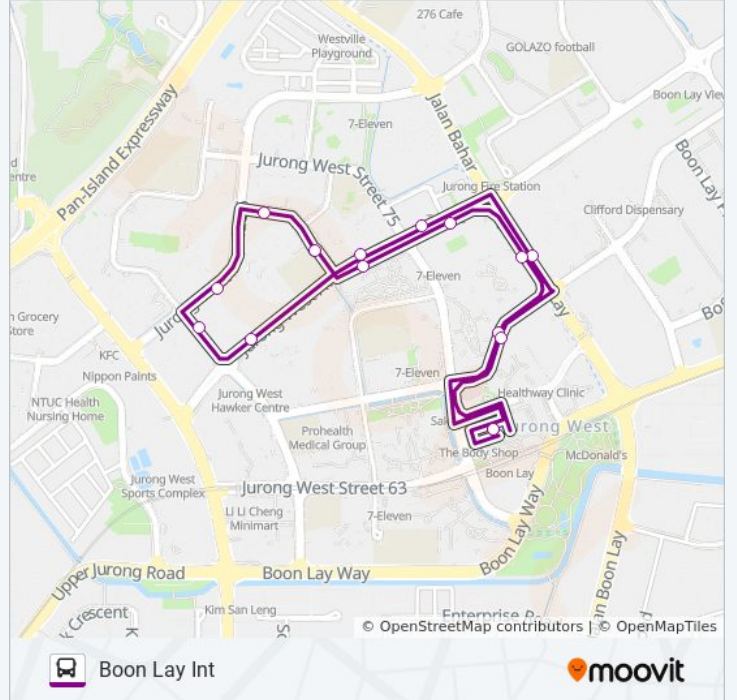

 242

Boon Lay Int

Get The App

The 242 bus line Boon Lay Int has one route. For regular weekdays, their operation hours are:

(1) Boon Lay Int: 12:04 AM - 11:56 PM

Use the Moovit App to find the closest 242 bus station near you and find out when is the next 242 bus arriving.

Direction: Boon Lay Int

15 stops

[VIEW LINE SCHEDULE](#)

- Jurong West Ctrl 3 - Boon Lay Int (22009)
- Jurong West Ctrl 1 - Blk 683a (22489)
- Jln Boon Lay - Blk 680c (21371)
- Jurong West Ave 4 - Blk 676b (22411)
- Jurong West Ave 4 - Blk 673c (22341)
- Jurong West St 72 - West Grove Pr Sch (27331)
- Jurong West St 72 - Blk 729 (27341)
- Jurong West Ave 5 - Blk 715 (27351)
- Jurong West St 71 - Blk 711 (27429)
- Jurong West Ave 4 - Blk 717 (22359)
- Jurong West Ave 4 - Blk 734a Cp (22349)
- Jurong West Ave 4 - Jurong West Sub-Stn (22419)
- Jln Boon Lay - Blk 263 (21379)
- Jurong West Ctrl 1 - Blk 691a Cp (22481)
- Jurong West Ctrl 3 - Boon Lay Int (22009)

242 bus Time Schedule

Boon Lay Int Route Timetable:

Sunday	12:04 AM - 11:56 PM
Monday	12:04 AM - 11:56 PM
Tuesday	12:04 AM - 11:56 PM
Wednesday	12:04 AM - 11:56 PM
Thursday	12:04 AM - 11:56 PM
Friday	12:04 AM - 11:56 PM
Saturday	12:04 AM - 11:56 PM

242 bus Info

Direction: Boon Lay Int

Stops: 15

Trip Duration: 18 min

Line Summary:

242 bus time schedules and route maps are available in an offline PDF at moovitapp.com. Use the [Moovit App](#) to see live bus times, train schedule or subway schedule, and step-by-step directions for all public transit in Singapore.