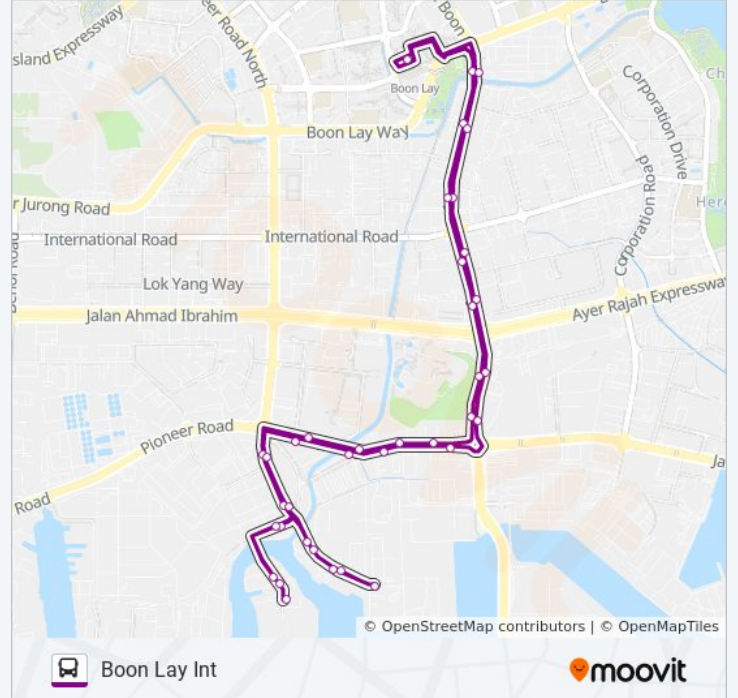

249 bus Info

Direction: Boon Lay Int

Stops: 38

Trip Duration: 60 min

Line Summary:

Jln Samulun - Tanoto Shipyard (23461)

Shipyard Rd - Aft Jln Samulun (22091)

Tg Kling Rd - Aft Shipyard Rd (22401)

Tg Kling Rd - Bef Jln Buroh (22391)

Jln Buroh - Aft Tg Kling Rd (22041)

Jln Buroh - Opp Buroh St (22051)

Jln Buroh - Ceva Logistics (22061)

Jln Buroh - Bef Jurong Pier Rd (22071)

Jurong Pier Rd - Aft Jln Buroh (21291)

Jurong Pier Rd - Opp Jln Pesawat (21301)

Jln Boon Lay - Bef Tractor Rd (21311)

Jln Boon Lay - Utoc Engrg (21321)

Jln Boon Lay - Opp Premier Milk Pte Ltd (21331)

Jln Boon Lay - Opp Beecham Pte Ltd (21341)

Jln Boon Lay - Bef Boon Lay Way (21351)

Jurong West Ctrl 3 - Boon Lay Int (22009)

249 bus time schedules and route maps are available in an offline PDF at moovitapp.com. Use the [Moovit App](#) to see live bus times, train schedule or subway schedule, and step-by-step directions for all public transit in Singapore.