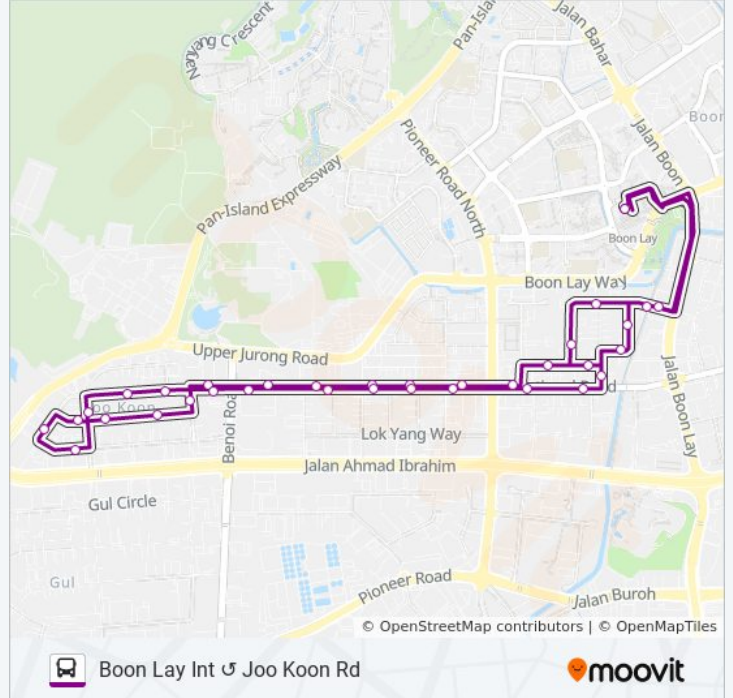

252

Boon Lay Int Joo Koon Rd

Get The App

The 252 bus line Boon Lay Int Joo Koon Rd has one route. For regular weekdays, their operation hours are:

(1) Boon Lay Int: 5:45 AM - 11:20 PM

Use the Moovit App to find the closest 252 bus station near you and find out when is the next 252 bus arriving.

**252 bus Info**

**Direction:** Boon Lay Int

**Stops:** 35

**Trip Duration:** 52 min

**Line Summary:**

Joo Koon Circle - Joo Koon Stn Exit B (23491)

Intl Rd - Molex (23481)

Intl Rd - Containers Printers (23151)

Intl Rd - Aft Kian Teck Rd (23161)

Intl Rd - Skk (S) Pte Ltd (23171)

Intl Rd - Aft Kian Teck Rd (23181)

Intl Rd - Aft Pioneer Rd Nth (22221)

Soon Lee Rd - Bef Kwong Min Rd (22271)

Soon Lee Rd - Bef Fan Yoong Rd (22289)

Wan Lee Rd - Opp Sam Mccoy Engrg (22329)

Wan Lee Rd - Bef Enterprise Rd (22319)

Enterprise Rd - Opp Four Leaves (22431)

Jurong West Ctrl 3 - Boon Lay Int (22009)

252 bus time schedules and route maps are available in an offline PDF at [moovitapp.com](https://moovitapp.com). Use the [Moovit App](#) to see live bus times, train schedule or subway schedule, and step-by-step directions for all public transit in Singapore.