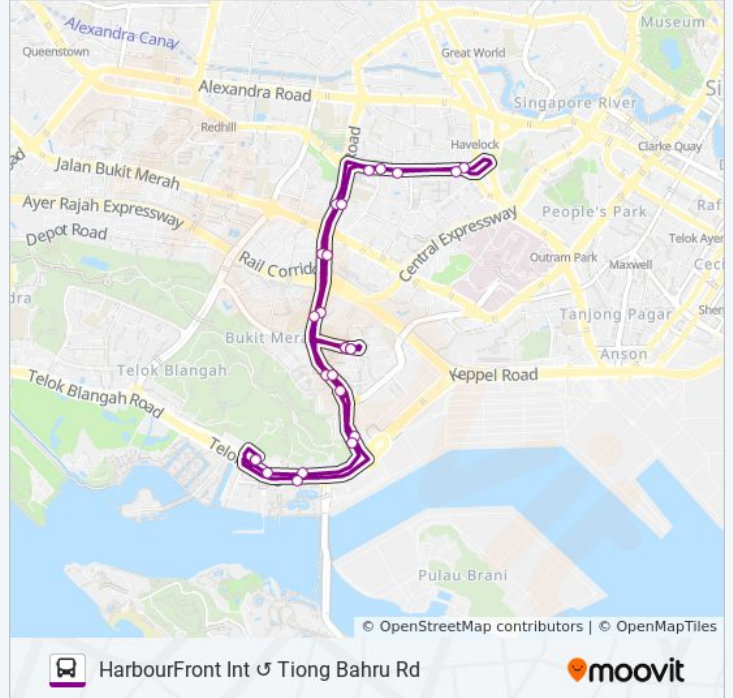

Lower Delta Rd - Blk 105 (14029)

Kg Bahru Rd - Opp Mt Faber Lodge (14019)

Telok Blangah Rd - Harbourfront Stn/Vivocity (14141)

Seah Im Rd - Harbourfront Int (14009)

123M bus time schedules and route maps are available in an offline PDF at moovitapp.com. Use the [Moovit App](#) to see live bus times, train schedule or subway schedule, and step-by-step directions for all public transit in Singapore.

[About Moovit](#) • [MaaS Solutions](#) • [Supported Countries](#) • [Mooviter Community](#)

© 2024 Moovit - All Rights Reserved

Check Live Arrival Times