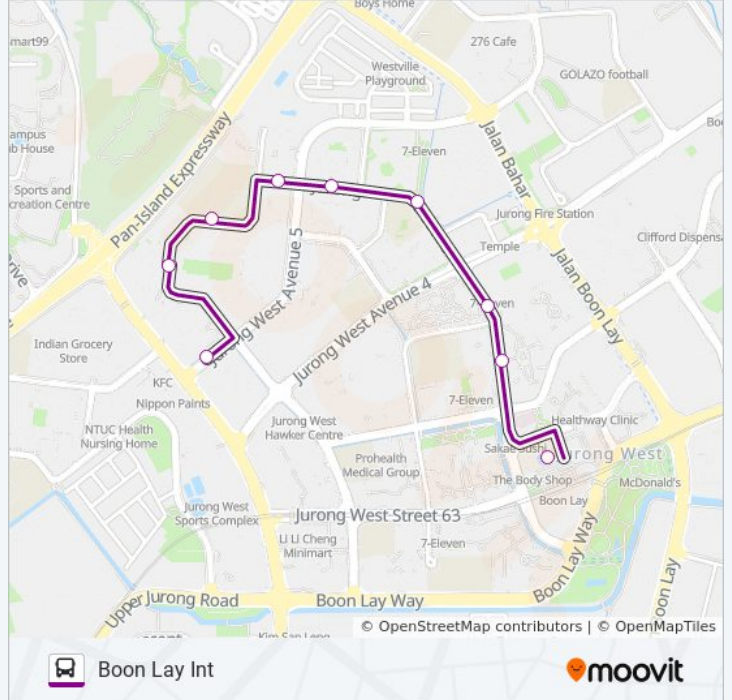

**243W bus Info**

**Direction:** Boon Lay Int

**Stops:** 15

**Trip Duration:** 17 min

**Line Summary:**

### Direction: Boon Lay Int

9 stops

[VIEW LINE SCHEDULE](#)

- Jurong West Ave 5 - Blk 834 (27369)
- Jurong West St 81 - Blk 844a Cp (27411)
- Jurong West St 81 - Opp Blk 821 (27401)
- Jurong West St 82 - Bet Blks 859/860 (27399)
- Jurong West St 75 - Gek Poh Shop Ctr (27389)
- Jurong West St 75 - Blk 755 (27379)
- Jurong West St 64 - Blk 678d (22599)
- Jurong West St 64 - Blk 685b (22449)
- Jurong West Ctrl 3 - Boon Lay Int (22009)

### 243W bus Time Schedule

Boon Lay Int Route Timetable:

Sunday	5:40 AM
Monday	5:30 AM
Tuesday	5:30 AM
Wednesday	5:30 AM
Thursday	5:30 AM
Friday	5:40 AM
Saturday	5:40 AM

### 243W bus Info

**Direction:** Boon Lay Int

**Stops:** 9

**Trip Duration:** 10 min

**Line Summary:**

243W bus time schedules and route maps are available in an offline PDF at [moovitapp.com](https://moovitapp.com). Use the [Moovit App](#) to see live bus times, train schedule or subway schedule, and step-by-step directions for all public transit in Singapore.