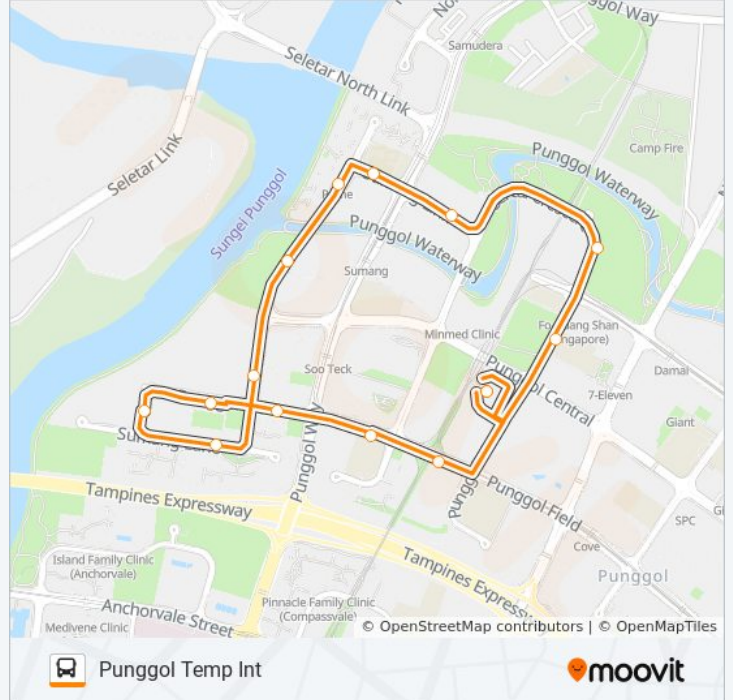

 382G

Punggol Temp Int

Get The App

The 382G bus line Punggol Temp Int has one route. For regular weekdays, their operation hours are:

(1) Punggol Temp Int: 12:01 AM - 11:52 PM

Use the Moovit App to find the closest 382G bus station near you and find out when is the next 382G bus arriving.

Direction: Punggol Temp Int

15 stops

[VIEW LINE SCHEDULE](#)

- Punggol PI - Punggol Temp Int (65009)
- Punggol Field - Opp Blk 272c (65341)
- Punggol Field - Opp Blk 268d (65331)
- Punggol Field - Blk 218 (65571)
- Punggol Field - Blk 227a (65551)
- Sumang Cres - Blk 228b (65541)
- Sumang Ln - Blk 226a (65531)
- Sumang Walk - Opp Blk 259 Cp (65491)
- Sumang Walk - Opp Blk 315b (65441)
- Sumang Walk - Blk 322 Cp (65451)
- Sumang Link - Punggol Cove Pr Sch (65671)
- Sumang Link - Blk 312 Cp (65461)
- Sentul Cres - Opp One Punggol (65481)
- Punggol PI - Punggol View Pr Sch (65351)
- Punggol PI - Punggol Temp Int (65009)

382G bus Time Schedule

Punggol Temp Int Route Timetable:

| | |
|-----------|---------------------|
| Sunday | 12:11 AM - 11:53 PM |
| Monday | 12:02 AM - 11:52 PM |
| Tuesday | 12:01 AM - 11:52 PM |
| Wednesday | 12:01 AM - 11:52 PM |
| Thursday | 12:01 AM - 11:52 PM |
| Friday | 12:11 AM - 11:53 PM |
| Saturday | 12:01 AM - 11:59 PM |

382G bus Info

Direction: Punggol Temp Int

Stops: 15

Trip Duration: 19 min

Line Summary:

382G bus time schedules and route maps are available in an offline PDF at moovitapp.com. Use the [Moovit App](#) to see live bus times, train schedule or subway schedule, and step-by-step directions for all public transit in Singapore.