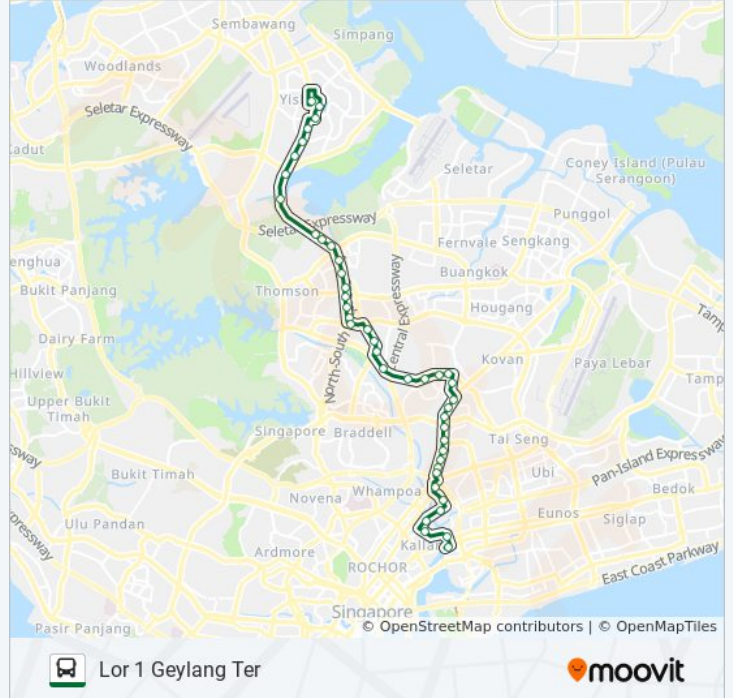

Lor 1 Geylang - Opp Kallang Stn/Blk 2c (80109)

Lor 1 Geylang - Lor 1 Geylang Ter (80009)

Direction: Yishun Int

44 stops

[VIEW LINE SCHEDULE](#)

Lor 1 Geylang - Lor 1 Geylang Ter (80009)

Lor 1 Geylang - Kallang Stn/Opp Blk 2c (80101)