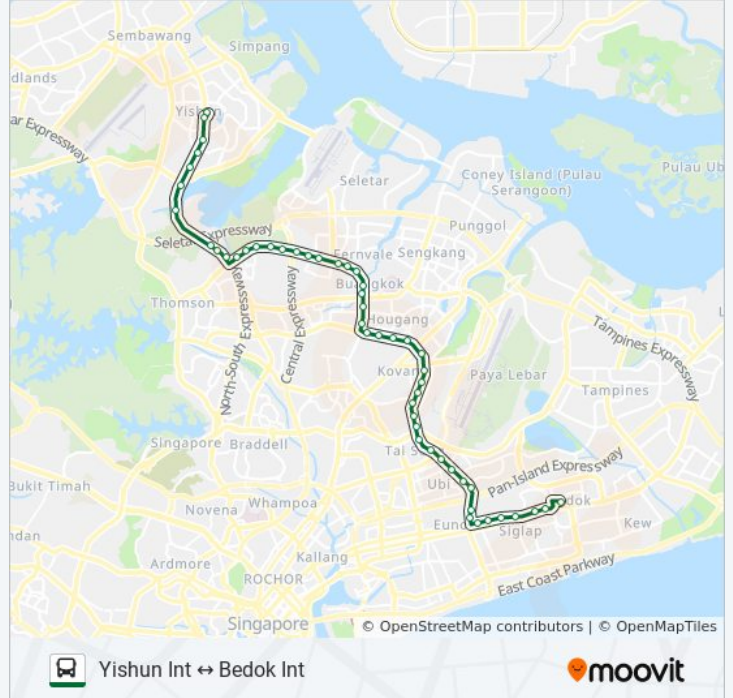

Yio Chu Kang Rd - Bef Gerald Dr (67071)

Yio Chu Kang Rd - Blk 988b (64129)

Yio Chu Kang Rd - Blk 953 (64119)

Yio Chu Kang Rd - Gracehaven S Army (64109)

Hougang Ave 2 - Blk 634 (63311)

Hougang Ave 2 - Blk 627 (63321)

Hougang Ave 2 - Blk 615 (63331)

Hougang Ave 2 - Opp Blk 709 (63341)

Hougang Ave 3 - Blk 1 (63249)

Hougang Ave 3 - Opp Blk 248 (63071)

Hougang Ave 3 - Opp Blk 241 (63081)

Hougang Ave 3 - Opp Blk 106 (63091)

Hougang Ave 3 - Opp Blk 169 (63101)

Hougang Ave 3 - Bef S'Pore Girls' Hme (62231)

Hougang Ave 3 - Sbst Hougang Depot (62241)

Hougang Ave 3 - Aft Kim Chuan Rd (71051)

Hougang Ave 3 - Bef Airport Rd (71061)

Eunos Link - Opp Comfort Driving Ctr (71071)

Eunos Link - Eunos Technolink (71081)

Eunos Link - Blk 637 (71091)

Jln Eunos - Opp Blk 322 (72019)

Jln Eunos - Opp Blk 16 (83119)

Jln Eunos - Opp Eunos Stn (83109)

Sims Ave East - Casa Sarina (83011)

Sims Ave East - Opp Hong San Si Tp (83031)

Sims Ave East - Kembangan Stn (83062)

Sims Ave East - Opp Perpetual Succour CH (83081)

New Upp Changi Rd - Chai Chee Ind Pk (84011)

New Upp Changi Rd - Blk 32 (84021)

Bedok Nth Dr - Bedok Int (84009)