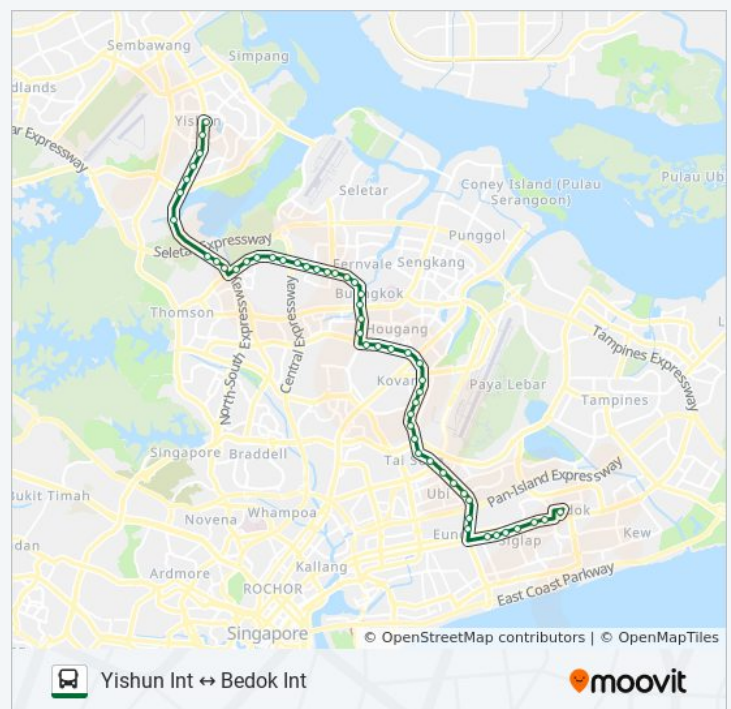

Yishun Int Route Timetable:

Sunday	5:40 AM - 11:35 PM
Monday	5:35 AM - 11:36 PM
Tuesday	5:35 AM - 11:36 PM
Wednesday	5:35 AM - 11:36 PM
Thursday	5:35 AM - 11:36 PM
Friday	5:40 AM - 11:35 PM
Saturday	5:40 AM - 11:35 PM

854 bus Info

Direction: Yishun Int

Stops: 52

Trip Duration: 92 min

Line Summary:

(67079)

Yio Chu Kang Rd - Bef Jln Selaseh (67069)

Yio Chu Kang Rd - Seletar Hills Est (67059)