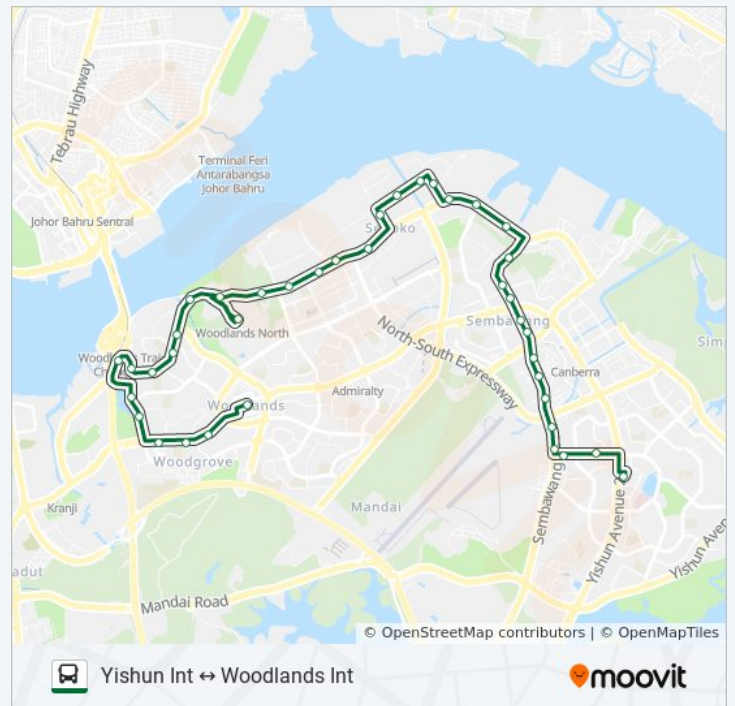

Admiralty Rd - Opp Marsiling Lane Mkt/Fc (46121)

Admiralty Rd - Aft Marsiling Lane (46131)

Admiralty Rd - Bef W'Lands Waterfront Pk (47011)

W'Lands Nth Coast Rd - W'Lands Nth Stn (47201)

Admiralty Rd West - Khalsa Crescent Drug Rehab Ctr (47021)

Admiralty Rd West - Bef Keramat Rd (47031)

Admiralty Rd West - Opp W'Lands Auto Hub (47041)

Admiralty Rd West - Aft W'Lands Ind Pk E4 (47051)

Admiralty Rd West - Aft Attap Valley Rd (47061)

Admiralty Rd West - Bef British American Tobacco (47071)

Senoko Rd - Aft Senoko Cres (47081)

Senoko Dr - Bef Senoko Cres (47091)

Senoko Dr - Aft Senoko Ave (47101)

Senoko Ave - Bef Senoko Way (47111)

Admiralty Rd West - Opp North Link Bldg (47801)

Admiralty Rd West - Sembawang Camp (58141)

Admiralty Rd West - Bef Sembawang Shipyard G 3 (58161)

Canberra Rd - Bef Assyafaah Mque (58139)

Canberra Rd - Blk 508 Cp (58129)

Canberra Rd - Blk 502a (58119)

Canberra Rd - Aft Admiral Hill (58159)

Canberra Rd - Opp Blk 311 (58109)

Sembawang Rd - the Nautical (58029)

Sembawang Rd - Aft Sembawang Shop Ctr (58019)

Sembawang Rd - Aft Jln Kemuning (57139)

Sembawang Rd - Blk 114 (57129)

Sembawang Rd - Blk 101 (57119)

Yishun Ave 5 - Opp Blk 701a (59119)