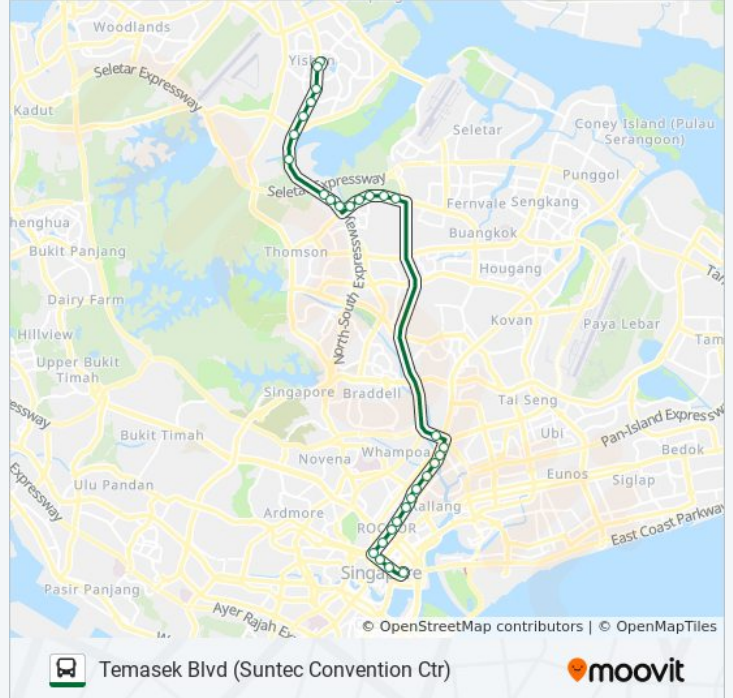

857 bus Info

Direction: Temasek Blvd (Suntec Convention Ctr)

Stops: 30

Trip Duration: 48 min

Line Summary:

Bendemeer Rd - Opp Boon Keng Stn (60119)

Bendemeer Rd - Bef Lavender St (60099)

Jln Besar - Hoa Nam Bldg (07329)

Jln Besar - Aft Allenby Rd (07319)

Jln Besar - Opp Veerasamy Rd (07419)

Jln Besar - Jln Besar Stn Exit A (07529)

Bencoolen St - Opp Nafa Campus 3 (07518)

Bencoolen St - Opp Bencoolen Stn Exit B (04019)

Bras Basah Rd - Aft Bras Basah Stn Exit A (04179)

Bras Basah Rd - Raffles Hotel (02049)

Temasek Blvd - Suntec Convention Ctr (02151)

Direction: Yishun Int

63 stops

[VIEW LINE SCHEDULE](#)

Yishun Ave 2 - Yishun Int (59009)

Yishun Ave 2 - Opp Blk 757 (59069)