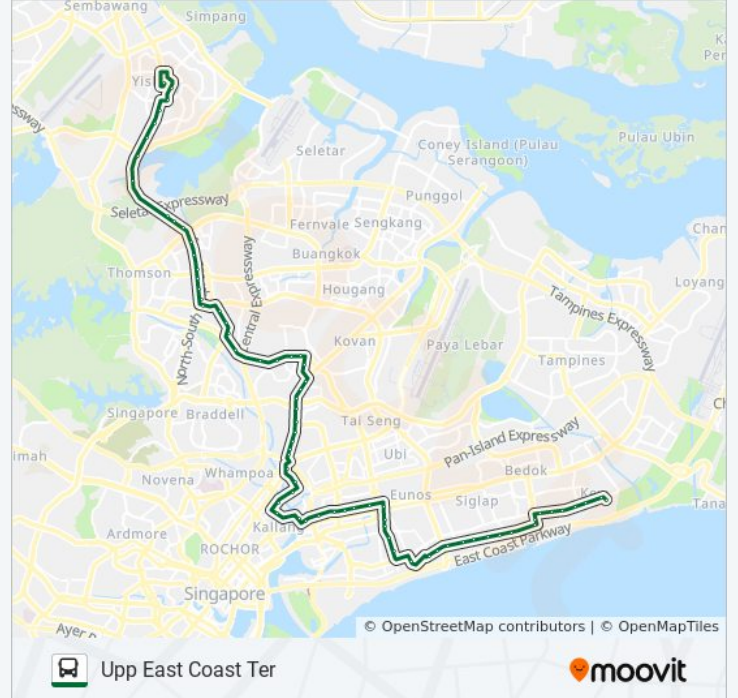

Ang Mo Kio Ave 1 - Aft Ang Mo Kio Ave 10 (54101)

Ang Mo Kio Ave 1 - Golden Hill Est (66091)

Lor Chuan - Cardiff Residence (66031)

Boundary Rd - Blk 230 (66041)

Boundary Rd - Opp Blk 257 (66051)

S'Goon Ctrl - Blk 206 (66379)

Upp S'Goon Rd - S'Goon Stn Exit A/Blk 413 (62139)

Upp S'Goon Rd - Blk 403 (62129)

Upp S'Goon Rd - Aft Sunshine Lodge (62119)

Upp S'Goon Rd - Aft Bartley Rd (61049)

Upp S'Goon Rd - Woodleigh Stn Exit A (61039)

Upp S'Goon Rd - Opp Woodleigh Pk (61029)

Upp S'Goon Rd - Opp Blk 101 (61019)

Upp S'Goon Rd - Potong Pasir Stn Exit B (60269)

Upp S'Goon Rd - Sant Ritz (60209)

Bendemeer Rd - Mom Svcs Ctr (60179)

Geylang Bahru - Blk 73/Geylang Bahru Stn (60221)

Kallang Bahru - Opp Blk 66 (60039)

Kallang Bahru - Blk 16 (60029)

Boon Keng Rd - Bef Kallang Pl (60059)

Lor 1 Geylang - Opp Kallang Stn/Blk 2c (80109)

Sims Ave - Aft Lor 1 Geylang (80051)

Sims Ave - Yi Xiu Fty Bldg (80071)

Sims Ave - Bef Lor 23 Geylang (80091)

Sims Ave - Aft Aljunied Stn (81011)

Sims Ave - Blk 134 (81031)

Sims Ave - Sims Ville (81051)

Tg Katong Rd - Tg Katong Cplx (82119)

Tg Katong Rd - Cdac Bldg (82099)

Tg Katong Rd - Aft Ipoh Lane (82089)

Tg Katong Rd - Tg Katong Girls' Sch (82079)