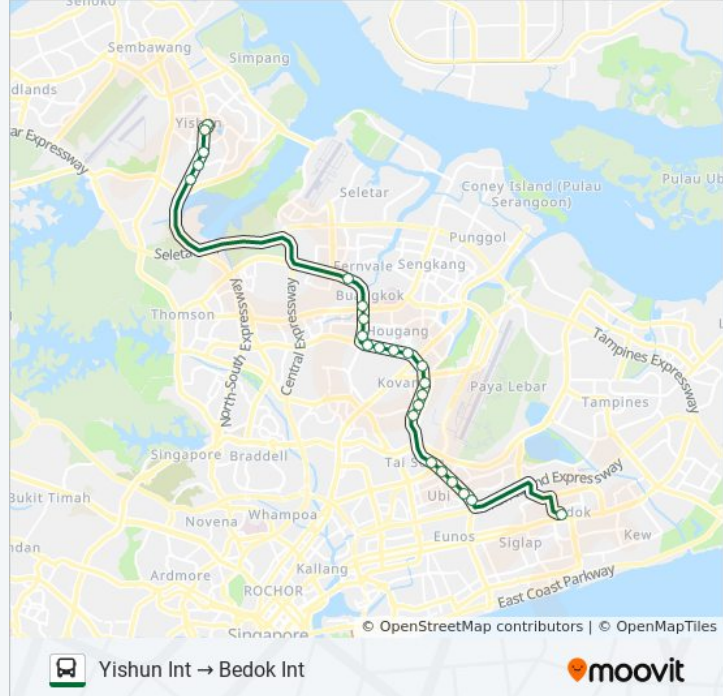

854E

Yishun Int → Bedok Int

Get The App

The 854E bus line Yishun Int → Bedok Int has one route. For regular weekdays, their operation hours are:

(1) Bedok Int: 6:35 AM - 7:15 AM

Use the Moovit App to find the closest 854E bus station near you and find out when is the next 854E bus arriving.

Direction: Bedok Int

24 stops

[VIEW LINE SCHEDULE](#)

- Yishun Ave 2 - Yishun Int (59009)
- Yishun Ave 2 - Opp Blk 757 (59069)
- Yishun Ave 2 - Blk 608 (59059)
- Yishun Ave 2 - Opp Khatib Stn (59049)
- Yishun Ave 2 - Yishun Sports Hall (59039)
- Yio Chu Kang Rd - Opp Seletar Hills Est (67051)
- Yio Chu Kang Rd - Blk 988b (64129)
- Yio Chu Kang Rd - Blk 953 (64119)
- Yio Chu Kang Rd - Gracehaven S Army (64109)
- Hougang Ave 2 - Blk 634 (63311)
- Hougang Ave 2 - Blk 627 (63321)
- Hougang Ave 2 - Blk 615 (63331)
- Hougang Ave 2 - Opp Blk 709 (63341)
- Hougang Ave 3 - Blk 1 (63249)
- Hougang Ave 3 - Opp Blk 248 (63071)
- Hougang Ave 3 - Opp Blk 241 (63081)
- Hougang Ave 3 - Opp Blk 106 (63091)
- Hougang Ave 3 - Opp Blk 169 (63101)
- Hougang Ave 3 - Bef Airport Rd (71061)
- Eunos Link - Opp Comfort Driving Ctr (71071)
- Eunos Link - Eunos Technolink (71081)
- Eunos Link - Blk 637 (71091)

854E bus Info

Direction: Bedok Int

Stops: 24

Trip Duration: 65 min

Line Summary:

Jln Eunos - Opp Blk 322 (72019)

Bedok Nth Dr - Bedok Int (84009)

854E bus time schedules and route maps are available in an offline PDF at moovitapp.com. Use the [Moovit App](#) to see live bus times, train schedule or subway schedule, and step-by-step directions for all public transit in Singapore.