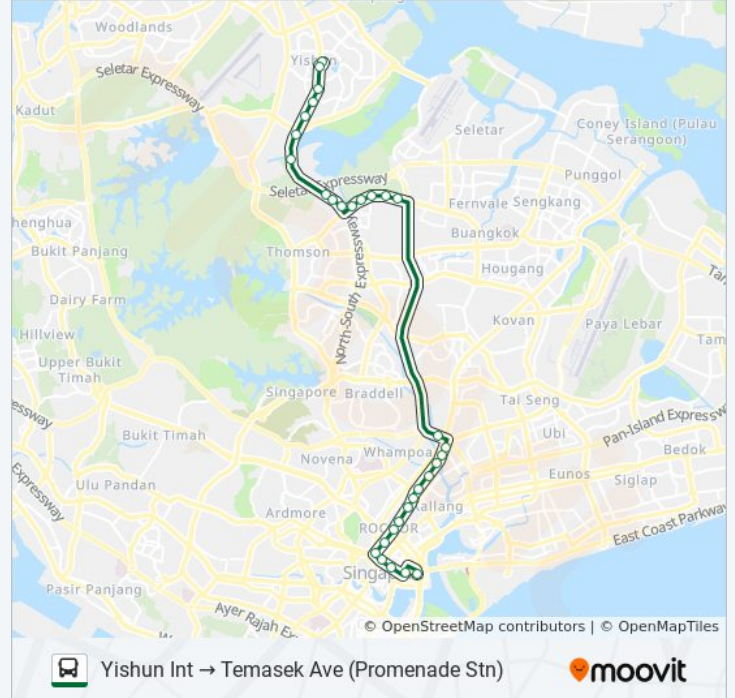

857B

Yishun Int → Temasek Ave (Promenade Stn)

Get The App

The 857B bus line Yishun Int → Temasek Ave (Promenade Stn) has one route. For regular weekdays, their operation hours are:

(1) Temasek Ave (Promenade Stn): 6:00 AM - 11:30 PM

Use the Moovit App to find the closest 857B bus station near you and find out when is the next 857B bus arriving.

Direction: Temasek Ave (Promenade Stn)

31 stops

[VIEW LINE SCHEDULE](#)

- Yishun Ave 2 - Yishun Int (59009)
- Yishun Ave 2 - Opp Blk 757 (59069)
- Yishun Ave 2 - Blk 608 (59059)
- Yishun Ave 2 - Opp Khatib Stn (59049)
- Yishun Ave 2 - Yishun Sports Hall (59039)
- Lentor Ave - Aft Yishun Ave 1 (59029)
- Lentor Ave - Aft Sg Seletar Bridge (59019)
- Lentor Ave - Opp Bullion Pk Condo (55269)
- Lentor Ave - Opp Countryside Est (55259)
- Lentor Ave - Bef Yio Chu Kang Rd (55249)
- Yio Chu Kang Rd - Opp Ncs Hub (55031)
- Yio Chu Kang Rd - Aft Amk St 64/Apple Sg (55041)
- Yio Chu Kang Rd - Opp St Electronics (55051)
- Yio Chu Kang Rd - Bef Econ Medicare Ctr (55071)
- Yio Chu Kang Rd - Opp Sunrise Gdns (55081)
- Jln Toa Payoh - St. Andrew's Village (60081)
- Bendemeer Rd - Mom Svcs Ctr (60179)
- Bendemeer Rd - Blk 54 (60159)
- Bendemeer Rd - Blk 44 (60139)
- Bendemeer Rd - Opp Boon Keng Stn (60119)

857B bus Info

Direction: Temasek Ave (Promenade Stn)

Stops: 31

Trip Duration: 49 min

Line Summary:

Bendemeer Rd - Bef Lavender St (60099)

Jln Besar - Hoa Nam Bldg (07329)

Jln Besar - Aft Allenby Rd (07319)

Bras Basah Rd - Raffles Hotel (02049)

Temasek Blvd - Suntec Convention Ctr (02151)

Temasek Ave - Aft Promenade Stn Exit C (02161)

857B bus time schedules and route maps are available in an offline PDF at moovitapp.com. Use the [Moovit App](#) to see live bus times, train schedule or subway schedule, and step-by-step directions for all public transit in Singapore.