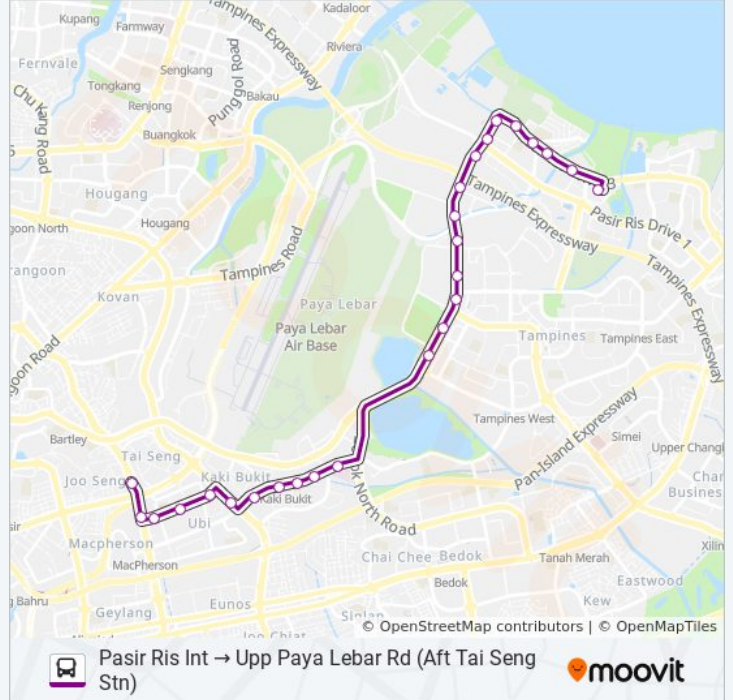

Pasir Ris Int → Upp Paya Lebar Rd (Aft Tai Seng Stn)

Get The App

The 58B bus line Pasir Ris Int → Upp Paya Lebar Rd (Aft Tai Seng Stn) has one route. For regular weekdays, their operation hours are:

(1) Upp Paya Lebar Rd (Aft Tai Seng Stn): 7:48 AM - 6:19 PM

Use the Moovit App to find the closest 58B bus station near you and find out when is the next 58B bus arriving.

Direction: Upp Paya Lebar Rd (Aft Tai Seng Stn)

27 stops

[VIEW LINE SCHEDULE](#)

- Pasir Ris Bus Interchange
- Pasir Ris Dr 3 - Blk 500a (77191)
- Pasir Ris Dr 3 - Pasir Ris Elias Cc (77201)
- Pasir Ris Dr 3 - Blk 626 (77211)
- Pasir Ris Dr 3 - Blk 713 (77251)
- Pasir Ris Dr 12 - Blk 717 (77261)
- Pasir Ris Dr 12 - Aft Pasir Ris St 72 (77271)
- Pasir Ris Dr 12 - Blk 747a (77331)
- Tampines Ave 10 - Ikea Tampines/Aft Tpe (75359)
- Tampines Ave 10 - Bef Tampines Lk (75369)
- Tampines Ave 10 - Aft Tampines Lk (75319)
- Tampines Ave 10 - Bef Tampines Ave 9 (75299)
- Tampines Ave 10 - Bef Tampines Ave 5 (75379)
- Tampines Ave 10 - Aft Tampines Ave 5 (75419)
- Tampines Ave 10 - the Santorini (75409)
- Bedok Nth Rd - Hometeamns (72179)
- Bedok Reservoir Rd - Aft Bedok Ind Pk C (84481)
- Kaki Bt Ave 1 - Blk 151 (84701)
- Kaki Bt Ave 1 - Bef Kaki Bt Stn Exit B (72031)
- Kaki Bt Ave 1 - Blk 660a Cp (72041)

58B bus Info

Direction: Upp Paya Lebar Rd (Aft Tai Seng Stn)

Stops: 27

Trip Duration: 53 min

Line Summary:

Kaki Bt Ave 1 - Kaki Bt Ind Est (72051)

Eunos Link - Opp Eunos Technolink (71089)

Ubi Ave 3 - Aft Regent Motors (70079)

Ubi Ave 3 - Hdb Cp (70089)

Ubi Ave 3 - Traffic Police (70099)

Paya Lebar Rd - Le Crescendo (70271)

Upp Paya Lebar Rd - Aft Tai Seng Stn (70281)

58B bus time schedules and route maps are available in an offline PDF at moovitapp.com. Use the [Moovit App](#) to see live bus times, train schedule or subway schedule, and step-by-step directions for all public transit in Singapore.