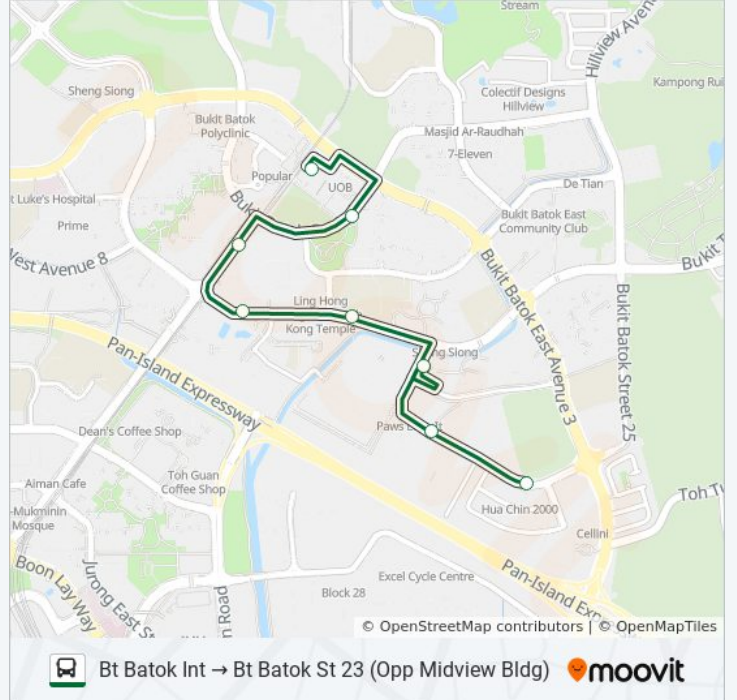

189A bus time schedules and route maps are available in an offline PDF at moovitapp.com. Use the [Moovit App](#) to see live bus times, train schedule or subway schedule, and step-by-step directions for all public transit in Singapore.

[About Moovit](#) • [MaaS Solutions](#) • [Supported Countries](#) • [Mooviter Community](#)

© 2024 Moovit - All Rights Reserved

Check Live Arrival Times