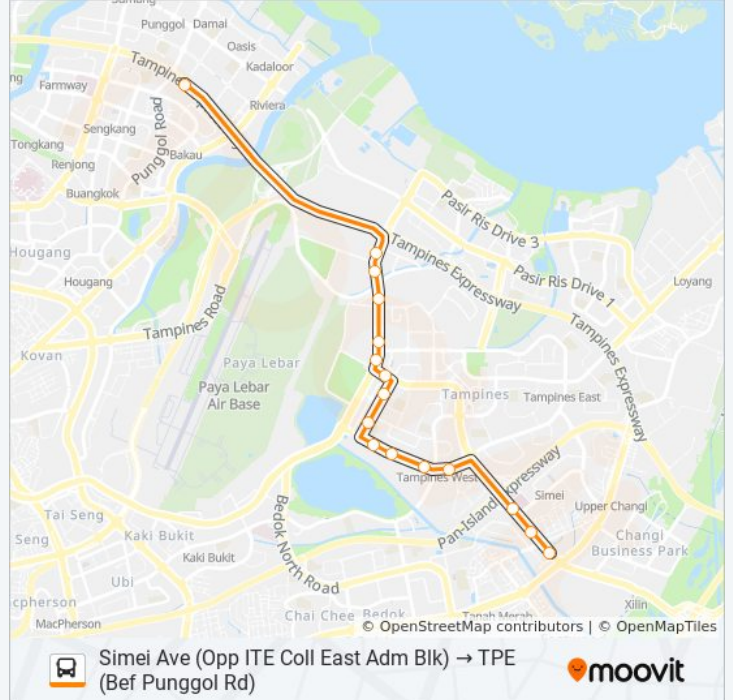

 **118B**
Simei Ave (Opp ITE Coll East Adm Blk) → TPE (Bef Punggol Rd)
[Get The App](#)

The 118B bus line Simei Ave (Opp ITE Coll East Adm Blk) → TPE (Bef Punggol Rd) has one route. For regular weekdays, their operation hours are:

(1) Tpe (Bef Punggol Rd): 4:05 PM - 5:30 PM

Use the Moovit App to find the closest 118B bus station near you and find out when is the next 118B bus arriving.

Direction: Tpe (Bef Punggol Rd)

16 stops

[VIEW LINE SCHEDULE](#)

118B bus Time Schedule

Tpe (Bef Punggol Rd) Route Timetable:

Sunday	Not Operational
Monday	4:05 PM - 5:30 PM
Tuesday	4:05 PM - 5:30 PM
Wednesday	4:05 PM - 5:30 PM
Thursday	4:05 PM - 5:30 PM
Friday	Not Operational
Saturday	Not Operational

118B bus Info

Direction: Tpe (Bef Punggol Rd)

Stops: 16

Trip Duration: 33 min

Line Summary:

118B bus time schedules and route maps are available in an offline PDF at moovitapp.com. Use the [Moovit App](#) to see live bus times, train schedule or subway schedule, and step-by-step directions for all public transit in Singapore.