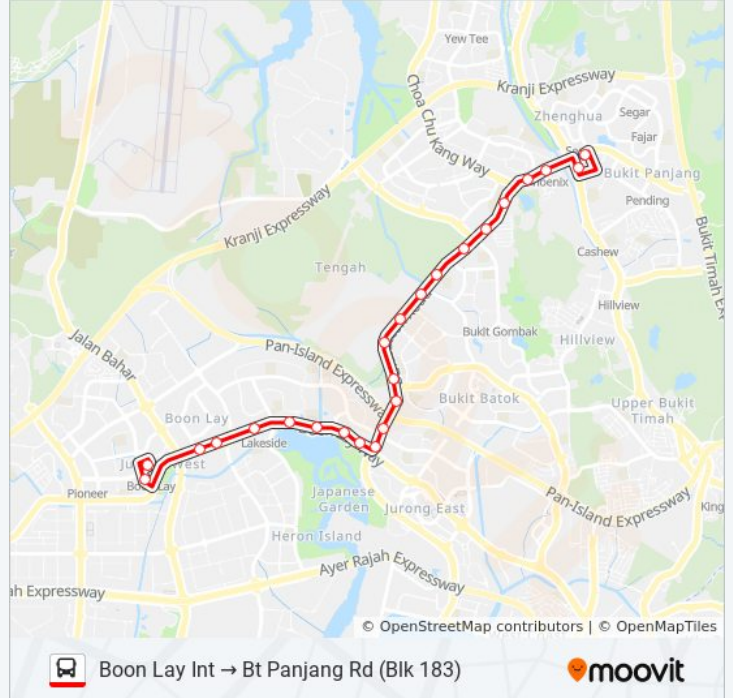

 180A

Boon Lay Int → Bt Panjang Rd (Blk 183)

[Get The App](#)

The 180A bus line Boon Lay Int → Bt Panjang Rd (Blk 183) has one route. For regular weekdays, their operation hours are:

(1) Bt Panjang Rd (Blk 183): 7:16 PM - 11:45 PM

Use the Moovit App to find the closest 180A bus station near you and find out when is the next 180A bus arriving.

Direction: Bt Panjang Rd (Blk 183)

24 stops

[VIEW LINE SCHEDULE](#)

Jurong West Ctrl 3 - Boon Lay Int (22009)
Jurong West St 64 - Opp Blk 662c (22499)
Boon Lay Way - Summerdale (21699)
Boon Lay Way - Blk 200 (21689)
Boon Lay Way - Opp Lakeside Stn (28099)
Boon Lay Way - Aft Jurong West St 51 (28379)
Boon Lay Way - Opp Jurong Lake (28369)
Boon Lay Way - Blk 350 (28359)
Boon Lay Way - Opp Chinese Gdn Stn (28349)
Jurong Town Hall Rd - Opp Blk 227 (28281)
Jurong Town Hall Rd - Blk 303 (28291)
Bt Batok Rd - Aft Pie (43459)
Bt Batok Rd - Opp Dulwich Coll (43761)
Bt Batok Rd - Opp Blk 443d (43751)
Bt Batok Rd - Opp Blk 437a (43781)
Bt Batok Rd - Opp Blk 433b (43771)
Bt Batok Rd - Opp Dunearn Sec Sch (43671)
Bt Batok Rd - Bef Bt Batok West Ave 5 (44171)
Bt Batok Rd - Aft Bt Batok West Ave 5 (44161)
Bt Batok Rd - Opp Bt Batok Fire Stn (44151)
Choa Chu Kang Rd - Blk 26 (44131)

180A bus Time Schedule

Bt Panjang Rd (Blk 183) Route Timetable:

Sunday	11:23 PM - 11:45 PM
Monday	7:16 PM - 11:45 PM
Tuesday	7:16 PM - 11:45 PM
Wednesday	7:16 PM - 11:45 PM
Thursday	7:16 PM - 11:45 PM
Friday	11:23 PM - 11:45 PM
Saturday	11:23 PM - 11:45 PM

180A bus Info**Direction:** Bt Panjang Rd (Blk 183)**Stops:** 24**Trip Duration:** 36 min**Line Summary:**

Choa Chu Kang Rd - Phoenix Stn (44141)

Upp Bt Timah Rd - Bt Panjang Stn Exit A/Lrt (44029)

Bt Panjang Rd - Blk 183 (44259)