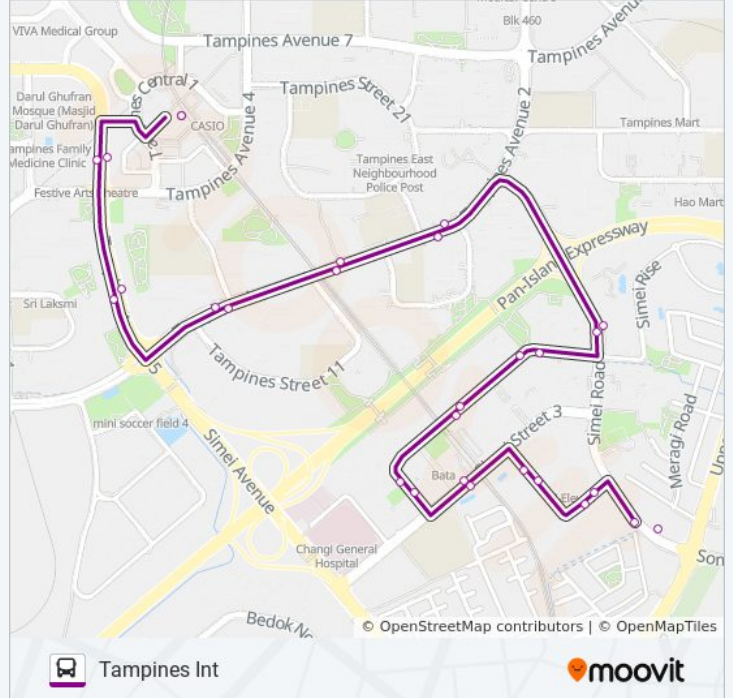

Tampines Int

Get The App

The 20 bus line Tampines Int has one route. For regular weekdays, their operation hours are:

(1) Tampines Int: 6:00 AM - 11:20 PM

Use the Moovit App to find the closest 20 bus station near you and find out when is the next 20 bus arriving.

Simei St 1 - Blk 106 (96151)

Simei St 1 - Blk 120/Opp Simei Stn (96141)

Simei St 1 - Blk 130 (96131)

Simei Rd - Metta Welfare Assn (96121)

Tampines Ave 2 - Blk 285 (76099)

Tampines Ave 2 - the Holy Trinity CH (76089)

Tampines Ave 2 - Blk 101 (76079)

Tampines Ave 5 - Blk 938 (76061)

Tampines Ave 5 - Our Tampines Hub (76051)

Tampines Ctrl 1 - Tampines Int (75009)

20 bus time schedules and route maps are available in an offline PDF at moovitapp.com. Use the [Moovit App](#) to see live bus times, train schedule or subway schedule, and step-by-step directions for all public transit in Singapore.