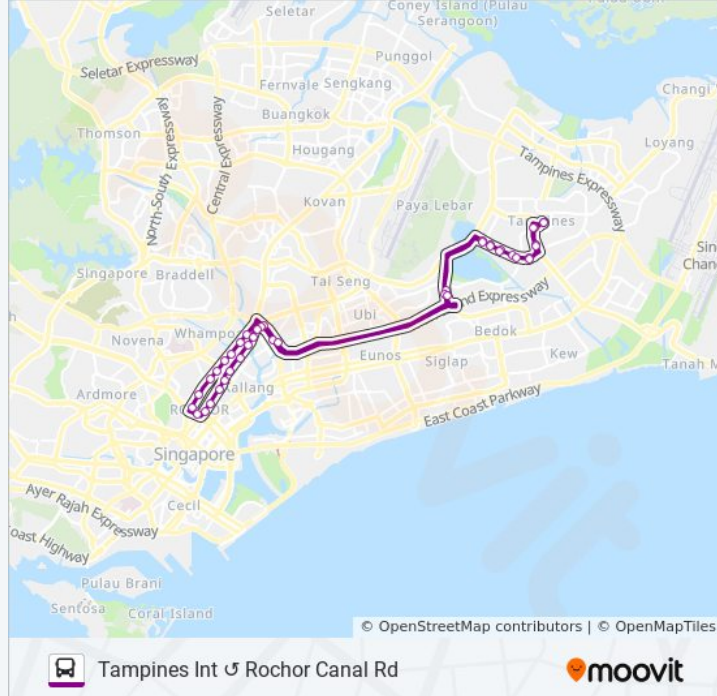

Tampines Int Rochor Canal Rd

Get The App

The 23 bus line Tampines Int Rochor Canal Rd has one route. For regular weekdays, their operation hours are:
 (1) Tampines Int: 5:30 AM - 11:41 PM
 Use the Moovit App to find the closest 23 bus station near you and find out when is the next 23 bus arriving.

S'Goon Rd - Opp Bendemeer Pr Sch (60141)

S'Goon Rd - St. Michael's Pl (60161)

Jln Kolam Ayer - Kolam Ayer Ind Est (60071)

Jln Kolam Ayer - Aft Infineon (60061)

Bedok Nth Rd - Bedok Nth Stn Exit A (84451)

Bedok Nth Rd - Opp Hometeamns (72171)

Tampines Ave 1 - Opp Tropica Condo (75251)

Tampines Ave 1 - Opp Temasek Poly West G (75241)

Tampines Ave 1 - Opp Temasek Poly (75231)

Tampines Ave 1 - Opp Temasek Poly East G (75221)

Tampines Ave 1 - Tampines West Stn Exit B (75051)

Tampines Ave 5 - Blk 938 (76061)

Tampines Ave 5 - Our Tampines Hub (76051)

Tampines Ctrl 1 - Tampines Int (75009)

23 bus time schedules and route maps are available in an offline PDF at moovitapp.com. Use the [Moovit App](#) to see live bus times, train schedule or subway schedule, and step-by-step directions for all public transit in Singapore.