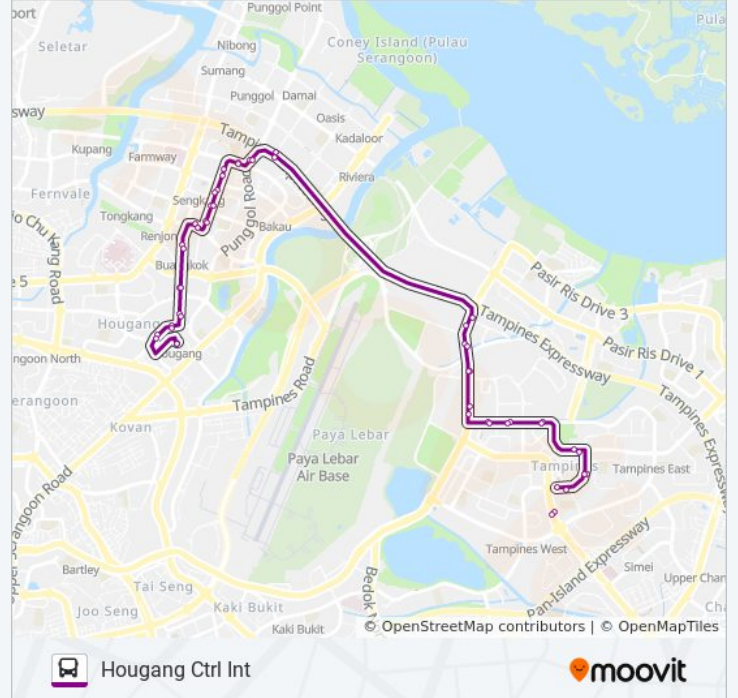

(76549)

Tampines Ave 7 - Blk 401 (76191)

Tampines Ave 4 - Opp Tampines Stn/Int (76149)

Tampines Ave 4 - Opp Century Sq (76139)

Tampines Ave 5 - Blk 147 (76069)

Airport Blvd - Airport Police Stn (95151)

Airport Blvd - Aft Aircraft Flyover (95011)

Ptb3 Basement - Changi Airport Ter 3 (95109)

Ptb1 Basement - Changi Airport Ter 1 (95029)

Ptb2 Basement - Changi Airport Ter 2 (95129)

Airport Blvd - Aft Changi Airport Ter 2 (95019)

Airport Blvd - Near Sats Flight Kitchen (95159)

Tampines Ave 5 - Blk 938 (76061)

Tampines Ave 4 - Uob Tampines Ctr (76131)

Tampines Ave 4 - Tampines Stn/Int (76141)

Tampines Ave 7 - Blk 503 (76199)

Tampines Ave 9 - Citylife@ Tampines (76541)

Tampines Ave 9 - Blk 721 (75271)

Tampines Ave 9 - Blk 742a (75281)

Tampines Ave 10 - Aft Tampines Ave 9 (75291)

Tampines Ave 10 - Bef Tampines Lk (75311)

Tampines Ave 10 - Bef Tampines Ind Ave 5
(75361)

Tampines Ave 10 - Tampines Wafer Fab Pk
(75351)

Tpe - Bef Punggol Rd (65191)

Punggol Rd - Blk 190c (65069)

Compassvale St - Compassvale Stn Exit A
(67251)

Compassvale Rd - Blk 248a (67241)

Compassvale Rd - Blk 240 (67181)

Compassvale Rd - Blk 223d (67191)

Compassvale Rd - Blk 206a (67201)

Sengkang East Ave - Opp Blk 203a (67269)