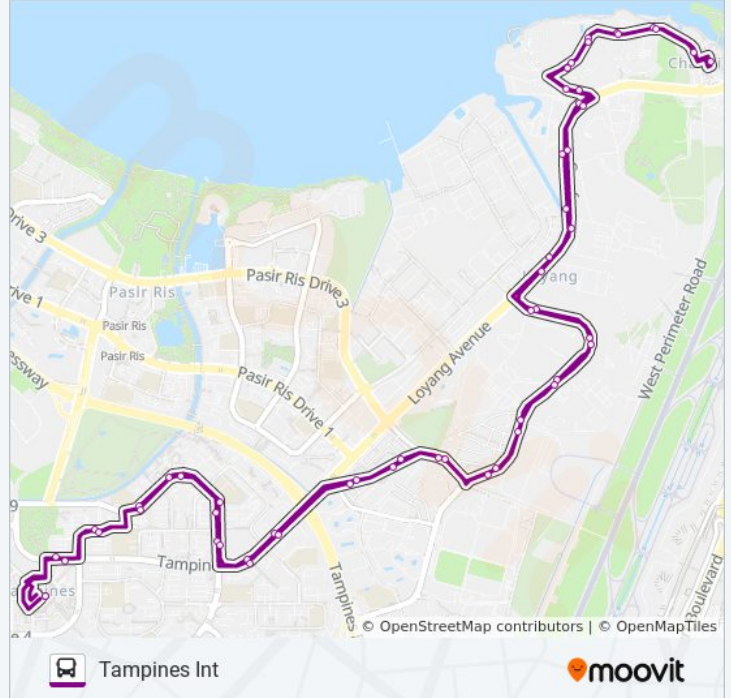

29 bus Info

Direction: Tampines Int

Stops: 54

Trip Duration: 80 min

Line Summary:

Cranwell Rd - Aft Old Pier Rd (99071)
Netheravon Rd - Aft Cranwell Rd (99081)
Netheravon Rd - Bef Turnhouse Rd (99091)
Netheravon Rd - Govt Chalets (99101)
Netheravon Rd - Changi Golf Club (99111)
Changi Village Rd - Changi Village Ter (99009)
Changi Village Rd - Changi Village Hotel (99129)
Netheravon Rd - Opp Changi Golf Club (99119)
Netheravon Rd - Opp Govt Chalets (99109)
Netheravon Rd - Aft Turnhouse Rd (99099)
Netheravon Rd - Bef Cranwell Rd (99089)
Cranwell Rd - Opp Old Pier Rd (99079)
Loyang Ave - Aft Cranwell Rd (99029)
Loyang Ave - Aft Sch Of Commando (99019)
Loyang Ave - Opp Loyang Way/Soxal (98079)
Loyang Ave - Aft Engine Test Facility (98069)
Loyang Way - Aft Loyang Ave (97099)
Loyang Way - Opp Selarang Pk Drug Reh.
(97089)
Upp Changi Rd Nth - Opp St. John's Cres
(97079)
Upp Changi Rd Nth - Lloyd Leas Work Rel Camp
(97069)
Upp Changi Rd Nth - Changi Chapel Museum
(97209)
Old Tampines Rd - Aft Toh CI (97119)
Old Tampines Rd - Aft Jln Mariam (97109)
Old Tampines Rd - Bef Jln Batalong (98089)
Tampines Ave 7 - Blk 370 (76249)
Tampines Ave 7 - Blk 390 (76239)
Tampines Ave 9 - Blk 460 (76311)
Tampines Ave 9 - Blk 464 (76341)
Tampines Ave 9 - Blk 484 (76351)
Tampines Ave 9 - Blk 430 (76361)