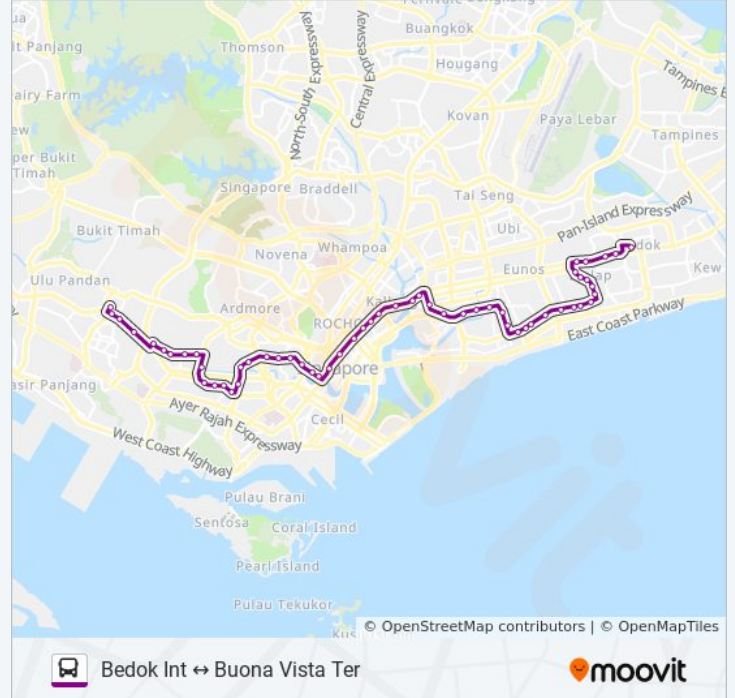

East Coast Rd - Caltex Stn (92131)

East Coast Rd - Nafa Arts Kindergarten (92141)

East Coast Rd - Christ Meth CH (92151)

East Coast Rd - Aft Dunbar Wk (93051)

Frankel Ave - Aft Coldstream Ave (93101)

Frankel Ave - Bef Roseburn Ave (83171)

Frankel Ave - Aft Bethesda Frankel CH (83181)

Frankel Ave - Bef Frankel Dr (83191)

Frankel Ave - Bef Frankel Terr (83201)

Sims Ave East - the Buddhist Union (83063)

Sims Ave East - Opp Perpetual Succour CH (83081)