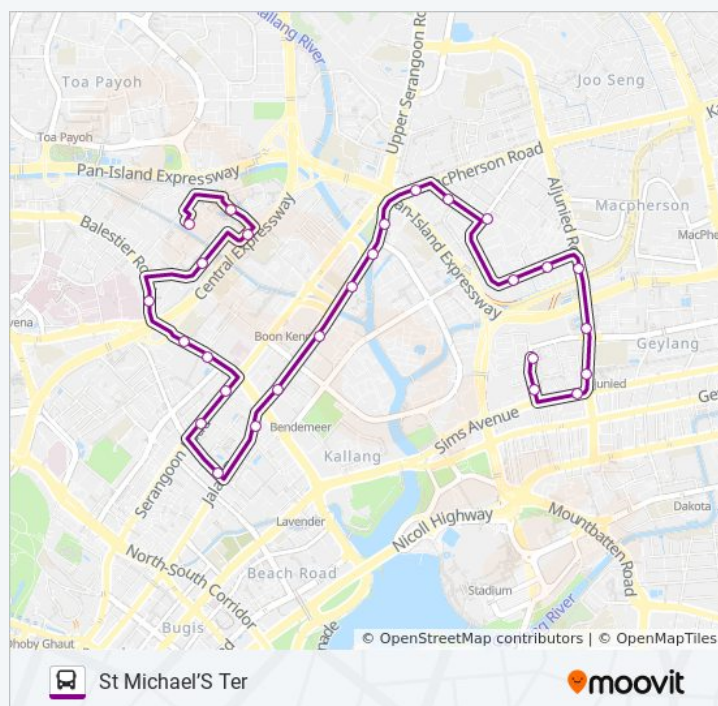

Whampoa Dr - Blk 82 (50991)

Jln Bahagia - Blk 29 (52129)

Jln Bahagia - Bet Blks 33/34 (52109)

Whampoa Rd - St. Michael's Ter (52499)

Thursday 5:55 AM - 6:17 AM

Friday 5:55 AM - 6:11 AM

Saturday 5:55 AM - 6:11 AM

125 bus Info

Direction: St Michael'S Ter

Stops: 27

Trip Duration: 33 min

Line Summary:

125 bus time schedules and route maps are available in an offline PDF at moovitapp.com. Use the [Moovit App](#) to see live bus times, train schedule or subway schedule, and step-by-step directions for all public transit in Singapore.