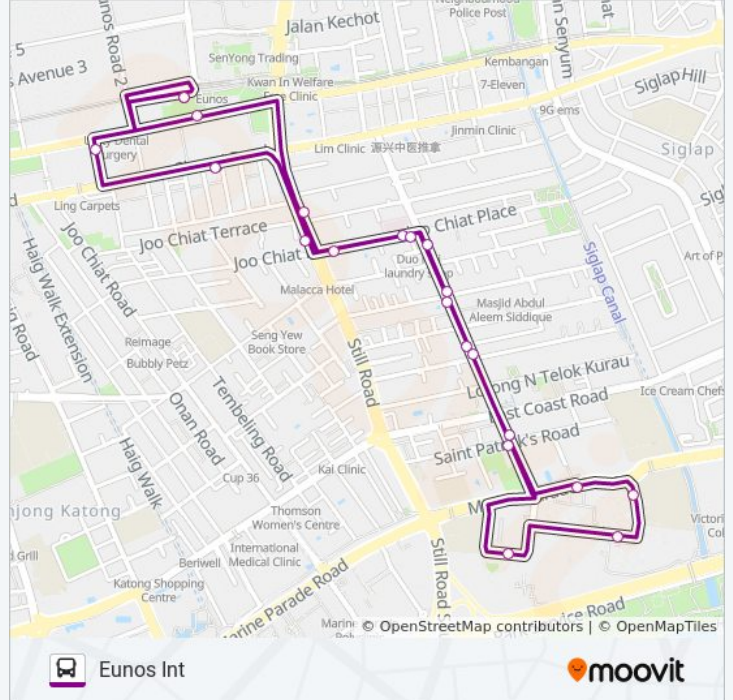

 150

Eunos Int

Get The App

The 150 bus line Eunos Int has one route. For regular weekdays, their operation hours are:

(1) Eunos Int: 6:00 AM - 11:30 PM

Use the Moovit App to find the closest 150 bus station near you and find out when is the next 150 bus arriving.

**Direction: Eunos Int**

21 stops

[VIEW LINE SCHEDULE](#)

- Eunos Rd 2 - Eunos Int (82009)
- Sims Ave - Eunos Str/ Int (82061)
- Still Rd - Aft Lor G Telok Kurau (83299)
- Joo Chiat PI - Parkway East Hosp (83151)
- Telok Kurau Rd - Aft Joo Chiat PI (83139)
- Telok Kurau Rd - Aft Ji Xiang Ct (83129)
- Telok Kurau Rd - Aft Jln Baiduri (92209)
- Telok Kurau Rd - East Coast Apts (92309)
- Marine Cres - Blk 45 (92239)
- Marine Terr - Blk 53 (92229)
- Marine Terr - Opp Chij Katong Convent (92219)
- Marine Parade Rd - Blk 57 (92079)
- Telok Kurau Rd - Bef St. Patrick's Rd (92301)
- Telok Kurau Rd - Aft Lor M Telok Kurau (92201)
- Telok Kurau Rd - Bef Lor K Telok Kurau (83121)
- Joo Chiat PI - Opp Parkway East Hosp (83159)
- Joo Chiat PI - Bef Still Rd (83169)
- Still Rd - Aft Joo Chiat PI (83291)
- Changi Rd - Aft Lor 106 Changi (82069)
- Jln Turi - Blk 3a (82221)
- Eunos Rd 2 - Eunos Int (82009)

**150 bus Time Schedule**

Eunos Int Route Timetable:

Sunday	6:00 AM - 11:30 PM
Monday	6:00 AM - 11:30 PM
Tuesday	6:00 AM - 11:30 PM
Wednesday	6:00 AM - 11:30 PM
Thursday	6:00 AM - 11:30 PM
Friday	6:00 AM - 11:30 PM
Saturday	6:00 AM - 11:30 PM

**150 bus Info**

**Direction:** Eunos Int

**Stops:** 21

**Trip Duration:** 24 min

**Line Summary:**

150 bus time schedules and route maps are available in an offline PDF at [moovitapp.com](https://moovitapp.com). Use the [Moovit App](#) to see live bus times, train schedule or subway schedule, and step-by-step directions for all public transit in Singapore.