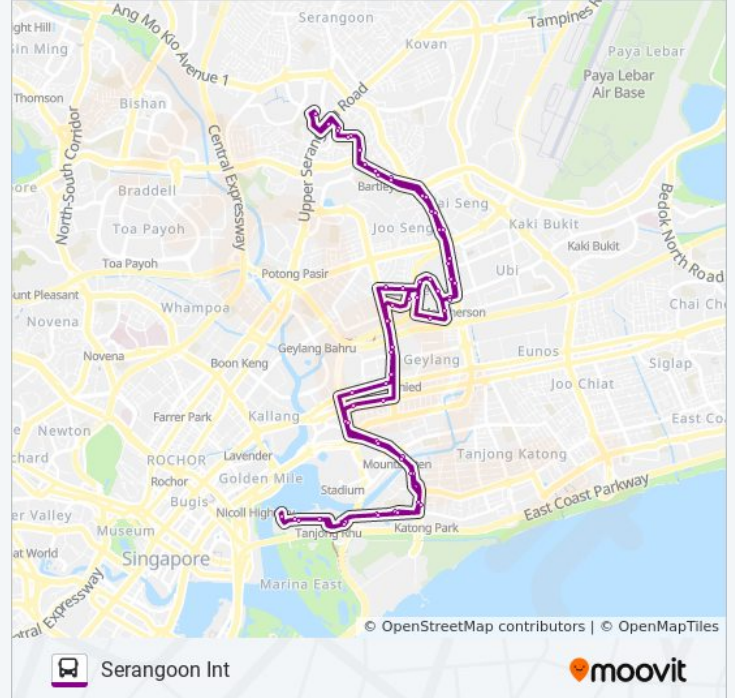

158

Serangoon Int

Get The App

The 158 bus line Serangoon Int has one route. For regular weekdays, their operation hours are:

(1) Serangoon Int: 5:45 AM - 11:20 PM

Use the Moovit App to find the closest 158 bus station near you and find out when is the next 158 bus arriving.

158 bus Info

Direction: Serangoon Int

Stops: 67

Trip Duration: 92 min

Line Summary:

Aljunied Rd - Aljunied Stn (81089)

Geylang Rd - Bef Lor 18 Geylang (80089)

Geylang Rd - Opp Mohd Salleh Mque (80069)

Aljunied Rd - Sims Urban Oasis (81091)

Aljunied Rd - Opp Blk 125 (70011)

Merpati Rd - Aft Jln Anggerek (70151)

Merpati Rd - Opp Mattar Stn Exit A (70161)

Circuit Rd - Blk 77 (70171)

Circuit Rd - Blk 36 (70181)

Circuit Rd - Opp Blk 66 (70191)

Circuit Link - Macpherson Stn Exit A (70371)

Paya Lebar Rd - Opp Orion @ Paya Lebar
(70261)

Paya Lebar Rd - Le Crescendo (70271)

Upp Paya Lebar Rd - Aft Tai Seng Stn (70281)