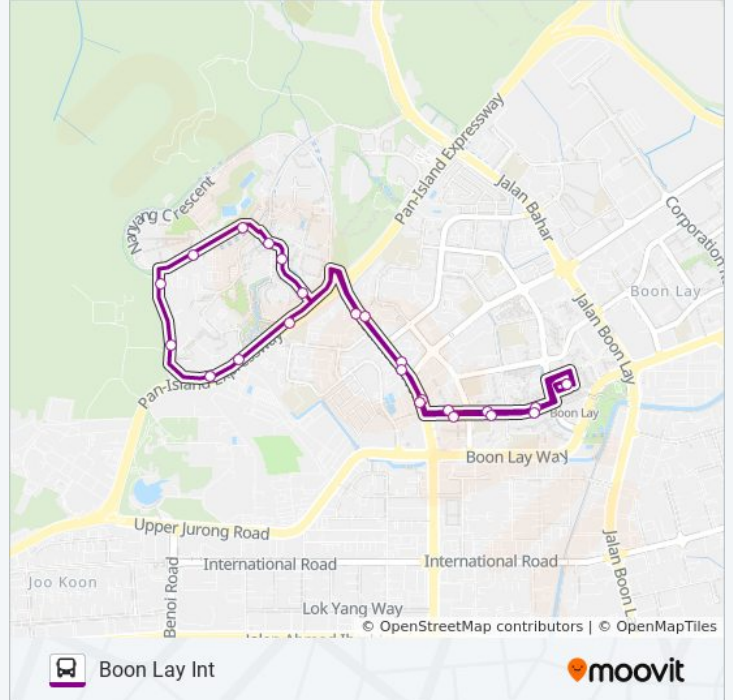

179

Boon Lay Int

Get The App

The 179 bus line Boon Lay Int has one route. For regular weekdays, their operation hours are:

(1) Boon Lay Int: 5:15 AM - 11:58 PM

Use the Moovit App to find the closest 179 bus station near you and find out when is the next 179 bus arriving.

**Direction: Boon Lay Int**

24 stops

[VIEW LINE SCHEDULE](#)

- Jurong West Ctrl 3 - Boon Lay Int (22009)
- Jurong West St 63 - Blk 662a (22501)
- Jurong West St 63 - Blk 658c (22511)
- Jurong West St 63 - Pioneer Stn Exit A (22521)
- Pioneer Rd Nth - Opp Blk 643 (22451)
- Pioneer Rd Nth - Blk 978 (27301)
- Pioneer Rd Nth - Blk 949 (27321)
- Lien Ying Chow Dr - Hall 1 (27281)
- Lien Ying Chow Dr - Opp Hall 6 (27291)
- Nanyang Dr - Hall 2 (27311)
- Nanyang Dr - Sch Of Adm (27061)
- Nanyang Dr - Lee Wee Nam Lib (27211)
- Nanyang Dr - Sch Of Cee (27221)
- Nanyang Dr - Wee Kim Wee Sch Of C&I (27231)
- Nanyang Dr - Spms (27241)
- Nanyang Dr - Academic Bldg Sth (27251)
- Nanyang Dr - Hall 4 (27261)
- Pioneer Rd Nth - Blk 840 (27329)
- Pioneer Rd Nth - Blk 705 (27309)
- Pioneer Rd Nth - Blk 643 (22459)
- Jurong West St 63 - Pioneer Stn Exit B (22529)
- Jurong West St 63 - Blk 608 (22519)

**179 bus Info**

**Direction:** Boon Lay Int

**Stops:** 24

**Trip Duration:** 32 min

**Line Summary:**

Jurong West St 63 - Blk 664c (22509)

Jurong West Ctrl 3 - Boon Lay Int (22009)

179 bus time schedules and route maps are available in an offline PDF at [moovitapp.com](https://moovitapp.com). Use the [Moovit App](#) to see live bus times, train schedule or subway schedule, and step-by-step directions for all public transit in Singapore.

## Check Live Arrival Times