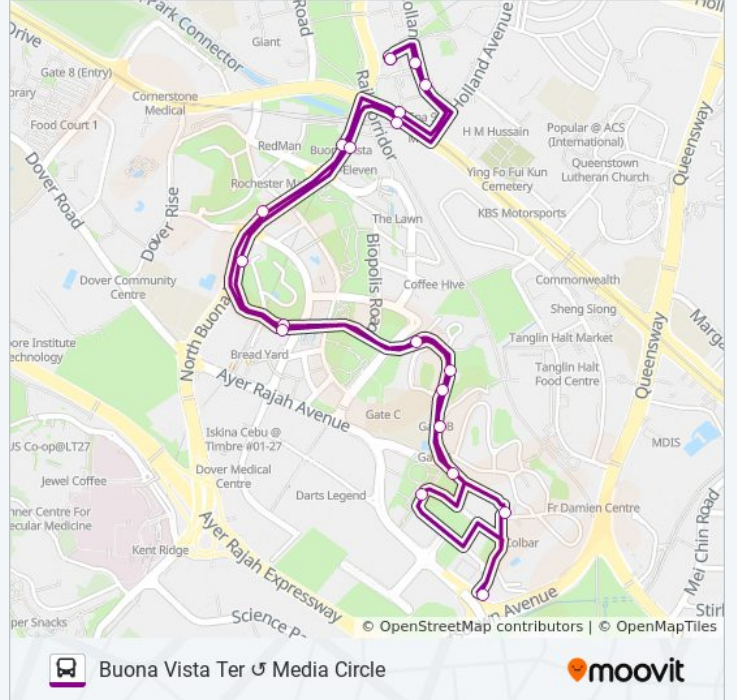

191

Buona Vista Ter Media Circle

Get The App

The 191 bus line Buona Vista Ter Media Circle has one route. For regular weekdays, their operation hours are:

(1) Buona Vista Ter: 6:30 AM - 7:51 PM

Use the Moovit App to find the closest 191 bus station near you and find out when is the next 191 bus arriving.

Direction: Buona Vista Ter

20 stops

[VIEW LINE SCHEDULE](#)

Nth Buona Vista Rd - Buona Vista Ter (11379)

Holland Dr - Blk 10a (11381)

C'wealth Ave - Opp Blk 43 (11181)

Nth Buona Vista Rd - Buona Vista Stn Exit D (11369)

Nth Buona Vista Rd - Aft Anglo-Chinese Jc (18141)

Nth Buona Vista Rd - Buona Vista Stn Exit C (11361)

C'wealth Ave - Blk 43 (11189)

Holland Dr - Buona Vista Cc (11389)

191 bus Time Schedule

Buona Vista Ter Route Timetable:

191 bus Info

Direction: Buona Vista Ter

Stops: 20

Trip Duration: 29 min

Line Summary:

191 bus time schedules and route maps are available in an offline PDF at moovitapp.com. Use the [Moovit App](#) to see live bus times, train schedule or subway schedule, and step-by-step directions for all public transit in Singapore.