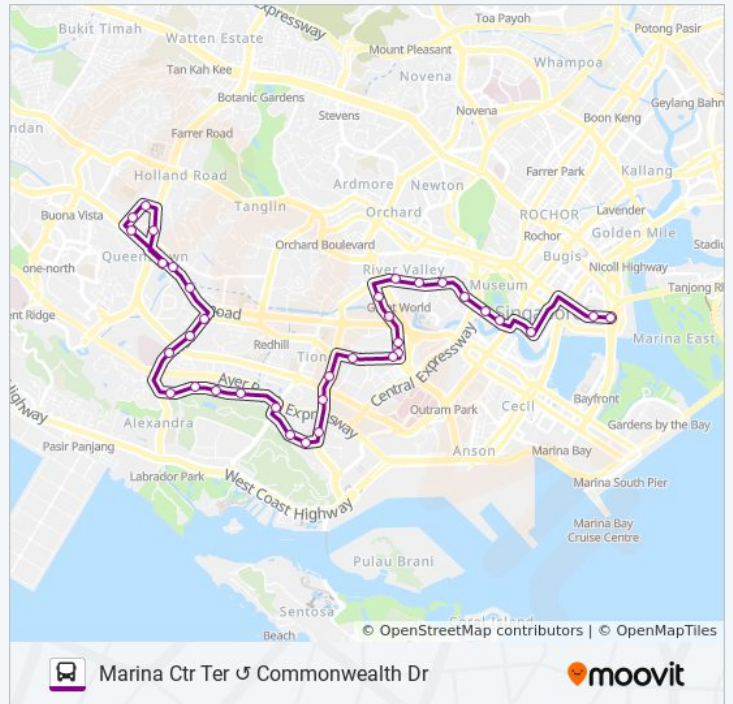

(11519)

Depot Rd - the Interlace (14369)

Depot Rd - Opp Blk 114 (14219)

Depot Rd - Aft Hewlett Packard (14209)

Depot Rd - Blk 118 (14199)

Henderson Rd - Blk 1 (14249)

Telok Blangah Way - Blk 25 (14279)

Telok Blangah Way - Opp Blk 27 (14299)

Lower Delta Rd - St. Theresa's Convent (14031)

Lower Delta Rd - Cendex Ctr (10361)

Lower Delta Rd - Blk 129 (10371)

Tiong Bahru Rd - Tiong Bahru Stn (10169)

Tiong Bahru Rd - Blk 1 (10149)

Zion Rd - Havelock Stn Exit 2 (06071)

Zion Rd - Havelock Stn Exit 3 (06081)

Zion Rd - Aft Blk 87 (06131)

Zion Rd - Opp Great World City (13121)

River Valley Rd - Great World Stn Exit 5 (13071)

River Valley Rd - St. Thomas Wk (13081)

River Valley Rd - Aft Kim Yam Rd (13091)

River Valley Rd - Opp Mohd Sultan Rd (13101)

River Valley Rd - Fort Canning Stn Exit B (04339)

River Valley Rd - Opp Clarke Quay (04219)

Parliament Pl - Supreme Ct (02181)

Raffles Blvd - Promenade Stn/Pan Pacific (02089)

Raffles Blvd - Marina Ctr Ter (02099)

Line Summary:

195 bus time schedules and route maps are available in an offline PDF at moovitapp.com. Use the [Moovit App](#) to see live bus times, train schedule or subway schedule, and step-by-step directions for all public transit in Singapore.

[About Moovit](#) • [MaaS Solutions](#) • [Supported Countries](#) • [Mooviter Community](#)

© 2024 Moovit - All Rights Reserved

Check Live Arrival Times