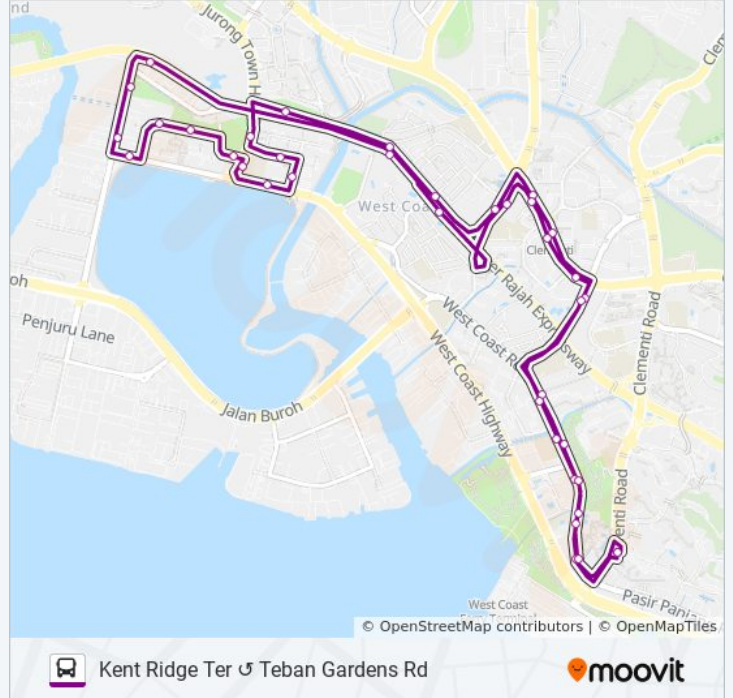

Direction: Kent Ridge Ter

38 stops

[VIEW LINE SCHEDULE](#)

- Clementi Rd - Kent Ridge Ter (16009)
- West Coast Rd - Opp Varsity Pk (17011)
- West Coast Rd - Waseda S Snr High Sch (17021)
- West Coast Rd - West Bay Resort Condo (17381)
- West Coast Rd - Kent Ridge Sec Sch (17031)
- West Coast Rd - Blk 726 Clementi West Mkt (17041)
- Clementi Ave 2 - Blk 460 (17251)
- C'wealth Ave West - Blk 455 (17161)
- C'wealth Ave West - Clementi Stn Exit A (17171)
- C'wealth Ave West - Opp Blk 317 (17181)
- Clementi Ave 6 - Opp Regent Pk (17051)
- Aye - Newest (20021)
- Aye - the Infiniti (20031)
- Jln Ahmad Ibrahim - Carrier S'Pore (20081)
- Penjuru Rd - Aft Teban Gdns Cres (29159)
- Penjuru Rd - Blk 54 (20249)
- West Coast Rd - Bet Blks 50/51 (20129)
- Teban Gdns Rd - Aft Hasanah Mque (20239)
- Teban Gdns Rd - Opp Blk 41 (20219)
- Teban Gdns Rd - Bef Jurong Town Hall Rd (20209)
- Jurong Town Hall Rd - C'wealth Sec Sch (20259)

201 bus Time Schedule

Kent Ridge Ter Route Timetable:

Sunday	5:45 AM - 11:19 PM
Monday	5:45 AM - 11:19 PM
Tuesday	5:45 AM - 11:19 PM
Wednesday	5:45 AM - 11:19 PM
Thursday	5:45 AM - 11:19 PM
Friday	5:45 AM - 11:19 PM
Saturday	5:45 AM - 11:19 PM

201 bus Info

Direction: Kent Ridge Ter

Stops: 38

Trip Duration: 59 min

Line Summary:

West Coast Rd - Blk 411 (20159)
Pandan Gdns - Blk 410 (20199)
Pandan Gdns - Opp Ayer Rajah Cc (20189)
Jurong Town Hall Rd - Aft Pandan Gdns (20261)
Aye - Opp Cycle & Carriage (20059)
Aye - Opp the Infiniti (20039)
Aye - Opp Newest (20029)
Clementi Ave 6 - Regent Pk (17059)
C'wealth Ave West - Blk 317 (17189)
C'wealth Ave West - Clementi Stn Exit B (17179)
Clementi Ave 2 - Opp Blk 460 (17259)
West Coast Rd - Blk 601 (17049)
West Coast Rd - Opp Kent Ridge Sec Sch (17039)
West Coast Rd - Opp West Bay Resort Condo (17389)
West Coast Rd - Opp Waseda S Snr High Sch (17029)
West Coast Rd - Varsity Pk (17019)
Clementi Rd - Kent Ridge Ter (16009)