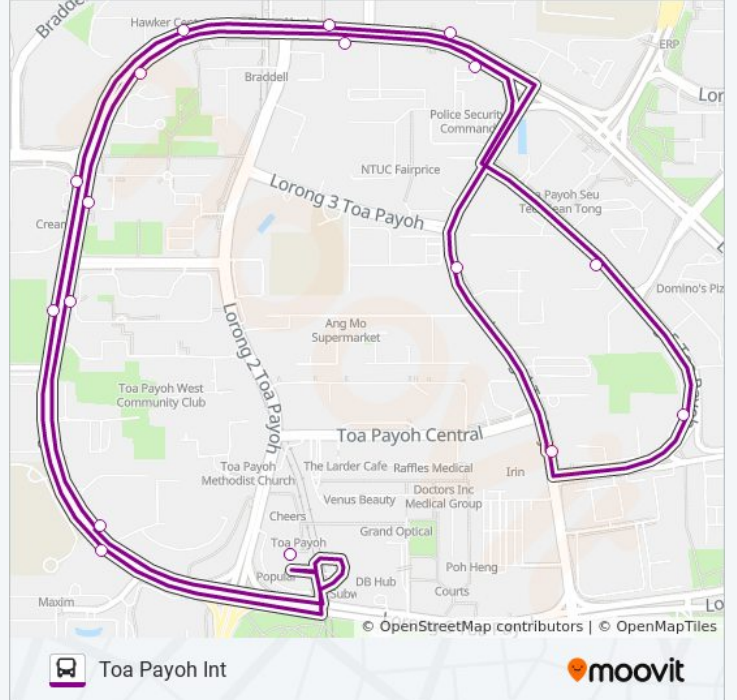

231

Toa Payoh Int

Get The App

The 231 bus line Toa Payoh Int has one route. For regular weekdays, their operation hours are:

(1) Toa Payoh Int: 12:04 AM - 11:54 PM

Use the Moovit App to find the closest 231 bus station near you and find out when is the next 231 bus arriving.

## Direction: Toa Payoh Int

18 stops

[VIEW LINE SCHEDULE](#)

- Lor 6 Toa Payoh - Toa Payoh Int (52009)
- Lor 1 Toa Payoh - Blk 163 (52131)
- Lor 1 Toa Payoh - Opp Blk 139a (52141)
- Lor 1 Toa Payoh - Blk 131 (52151)
- Lor 1 Toa Payoh - Braddell Stn/Blk 111 (52161)
- Lor 1 Toa Payoh - Braddell Stn/Blk 107 (52171)
- Lor 1 Toa Payoh - Blk 202 (52441)
- Lor 4 Toa Payoh - Blk 56 (52279)
- Lor 4 Toa Payoh - Blk 73 (52269)
- Lor 5 Toa Payoh - Blk 68 (52281)
- Lor 5 Toa Payoh - Blk 59 (52291)
- Lor 1 Toa Payoh - Toa Payoh Police Ctr (52449)
- Lor 1 Toa Payoh - Braddell Stn/Blk 106 (52179)
- Lor 1 Toa Payoh - Blk 117 (52169)
- Lor 1 Toa Payoh - Blk 128 (52159)
- Lor 1 Toa Payoh - Blk 139a (52149)
- Lor 1 Toa Payoh - Oleander Twrs (52139)
- Lor 6 Toa Payoh - Toa Payoh Int (52009)

## 231 bus Time Schedule

Toa Payoh Int Route Timetable:

Sunday	12:04 AM - 11:54 PM
Monday	12:04 AM - 11:54 PM
Tuesday	12:04 AM - 11:54 PM
Wednesday	12:04 AM - 11:54 PM
Thursday	12:04 AM - 11:54 PM
Friday	12:04 AM - 11:54 PM
Saturday	12:04 AM - 11:54 PM

## 231 bus Info

**Direction:** Toa Payoh Int

**Stops:** 18

**Trip Duration:** 23 min

**Line Summary:**

231 bus time schedules and route maps are available in an offline PDF at [moovitapp.com](https://moovitapp.com). Use the [Moovit App](#) to see live bus times, train schedule or subway schedule, and step-by-step directions for all public transit in Singapore.