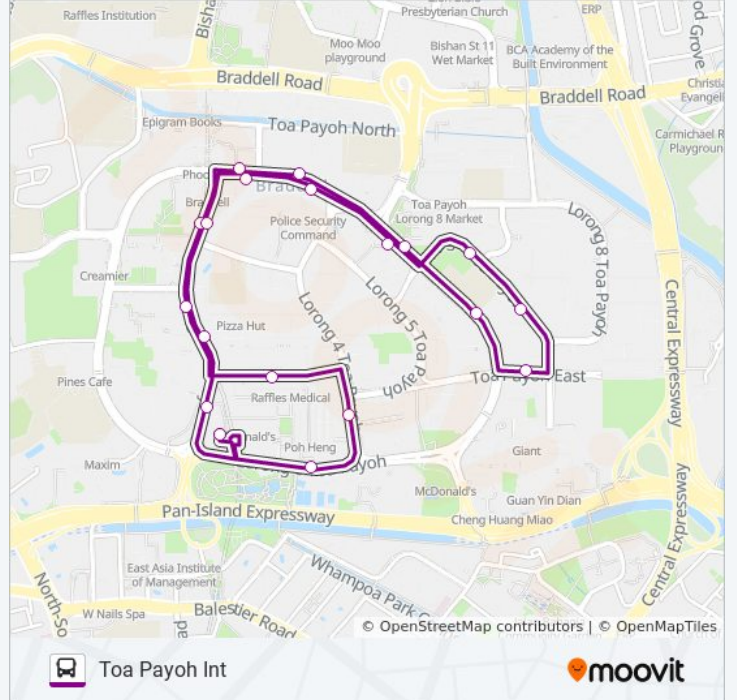

 232

Toa Payoh Int

Get The App

The 232 bus line Toa Payoh Int has one route. For regular weekdays, their operation hours are:

(1) Toa Payoh Int: 12:05 AM - 11:57 PM

Use the Moovit App to find the closest 232 bus station near you and find out when is the next 232 bus arriving.

**Direction: Toa Payoh Int**

20 stops

[VIEW LINE SCHEDULE](#)

- Lor 6 Toa Payoh - Toa Payoh Int (52009)
- Lor 6 Toa Payoh - Opp Toa Payoh Swim Cplx (52509)
- Lor 4 Toa Payoh - Chung Hwa Free Clinic (52251)
- Toa Payoh Ctrl - Blk 177 (52239)
- Lor 2 Toa Payoh - Blk 138b (52191)
- Lor 2 Toa Payoh - Blk 121 (52201)
- Lor 1 Toa Payoh - Braddell Stn/Blk 107 (52171)
- Lor 1 Toa Payoh - Blk 202 (52441)
- Lor 6 Toa Payoh - Blk 2 (52351)
- Lor 6 Toa Payoh - Pei Chun Public Sch (52341)
- Toa Payoh East - Blk 23 (52311)
- Lor 7 Toa Payoh - Blk 17a (52429)
- Lor 7 Toa Payoh - Opp Blk 5 (52439)
- Lor 6 Toa Payoh - Blk 52 (52359)
- Lor 1 Toa Payoh - Toa Payoh Police Ctr (52449)
- Lor 1 Toa Payoh - Braddell Stn/Blk 106 (52179)
- Lor 2 Toa Payoh - Blk 101c Cp (52209)
- Lor 2 Toa Payoh - Blk 84b (52199)
- Lor 2 Toa Payoh - Toa Payoh Stn (52189)
- Lor 6 Toa Payoh - Toa Payoh Int (52009)

**232 bus Info**

**Direction:** Toa Payoh Int

**Stops:** 20

**Trip Duration:** 24 min

**Line Summary:**

232 bus time schedules and route maps are available in an offline PDF at [moovitapp.com](https://moovitapp.com). Use the [Moovit App](#) to see live bus times, train schedule or subway schedule, and step-by-step directions for all public transit in Singapore.

## Check Live Arrival Times