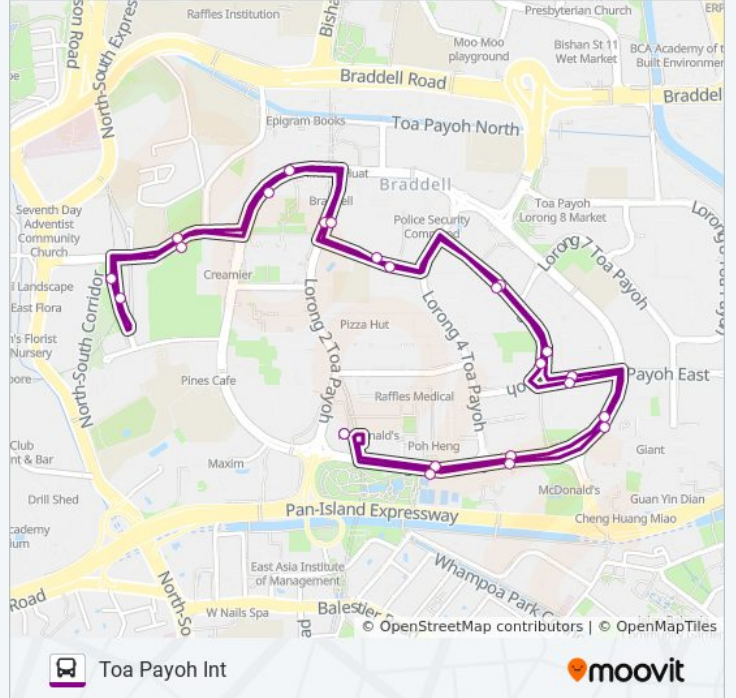

 235

Toa Payoh Int

Get The App

The 235 bus line Toa Payoh Int has one route. For regular weekdays, their operation hours are:

(1) Toa Payoh Int: 12:08 AM - 11:59 PM

Use the Moovit App to find the closest 235 bus station near you and find out when is the next 235 bus arriving.

235 bus Time Schedule

Toa Payoh Int Route Timetable:

Sunday	12:08 AM - 11:59 PM
Monday	12:08 AM - 11:59 PM
Tuesday	12:08 AM - 11:59 PM
Wednesday	12:08 AM - 11:59 PM
Thursday	12:08 AM - 11:59 PM
Friday	12:08 AM - 11:59 PM
Saturday	12:08 AM - 11:59 PM

235 bus Info

Direction: Toa Payoh Int

Stops: 25

Trip Duration: 28 min

Line Summary:

Lor 6 Toa Payoh - Blk 27 (52331)

Lor 6 Toa Payoh - Aft Safra Toa Payoh (52321)

Lor 6 Toa Payoh - Toa Payoh Swim Cplx (52501)

Lor 6 Toa Payoh - Toa Payoh Int (52009)

235 bus time schedules and route maps are available in an offline PDF at moovitapp.com. Use the [Moovit App](#) to see live bus times, train schedule or subway schedule, and step-by-step directions for all public transit in Singapore.