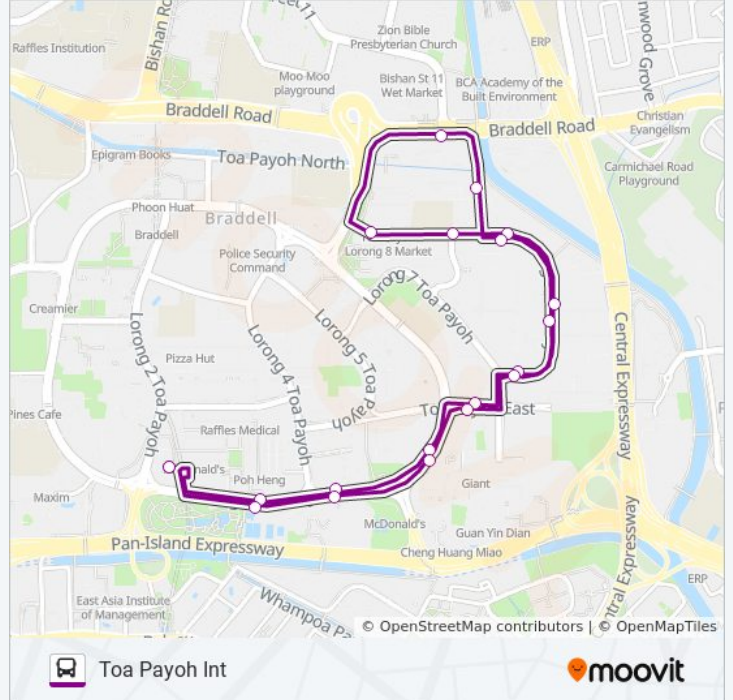

 238

Toa Payoh Int

Get The App

The 238 bus line Toa Payoh Int has one route. For regular weekdays, their operation hours are:

(1) Toa Payoh Int: 12:01 AM - 11:57 PM

Use the Moovit App to find the closest 238 bus station near you and find out when is the next 238 bus arriving.

Direction: Toa Payoh Int

20 stops

[VIEW LINE SCHEDULE](#)

- Lor 6 Toa Payoh - Toa Payoh Int (52009)
- Lor 6 Toa Payoh - Opp Toa Payoh Swim Cplx (52509)
- Lor 6 Toa Payoh - Aft Lor 4 Toa Payoh (52329)
- Lor 6 Toa Payoh - Opp Blk 26 (52339)
- Toa Payoh East - Blk 23 (52311)
- Lor 8 Toa Payoh - Opp Toa Payoh Polyclinic (52489)
- Lor 8 Toa Payoh - Blk 231 (52399)
- Lor 8 Toa Payoh - Blk 227 (52389)
- Lor 8 Toa Payoh - Bef Blk 221 (52529)
- Braddell Rd - Blk 219 (52059)
- Lor 8 Toa Payoh - Blk 210 Mkt/Fc (52539)
- Lor 8 Toa Payoh - First Toa Payoh Pr Sch (52371)
- Lor 8 Toa Payoh - Braddell Tech Bldg (52381)
- Lor 8 Toa Payoh - Opp Blk 231 (52391)
- Lor 8 Toa Payoh - Toa Payoh Polyclinic (52481)
- Toa Payoh East - Blk 25 (52319)
- Lor 6 Toa Payoh - Blk 27 (52331)
- Lor 6 Toa Payoh - Aft Safra Toa Payoh (52321)
- Lor 6 Toa Payoh - Toa Payoh Swim Cplx (52501)
- Lor 6 Toa Payoh - Toa Payoh Int (52009)

238 bus Time Schedule

Toa Payoh Int Route Timetable:

Sunday	12:01 AM - 11:57 PM
Monday	12:01 AM - 11:57 PM
Tuesday	12:01 AM - 11:57 PM
Wednesday	12:01 AM - 11:57 PM
Thursday	12:01 AM - 11:57 PM
Friday	12:01 AM - 11:57 PM
Saturday	12:01 AM - 11:57 PM

238 bus Info

Direction: Toa Payoh Int

Stops: 20

Trip Duration: 23 min

Line Summary:

238 bus time schedules and route maps are available in an offline PDF at moovitapp.com. Use the [Moovit App](#) to see live bus times, train schedule or subway schedule, and step-by-step directions for all public transit in Singapore.