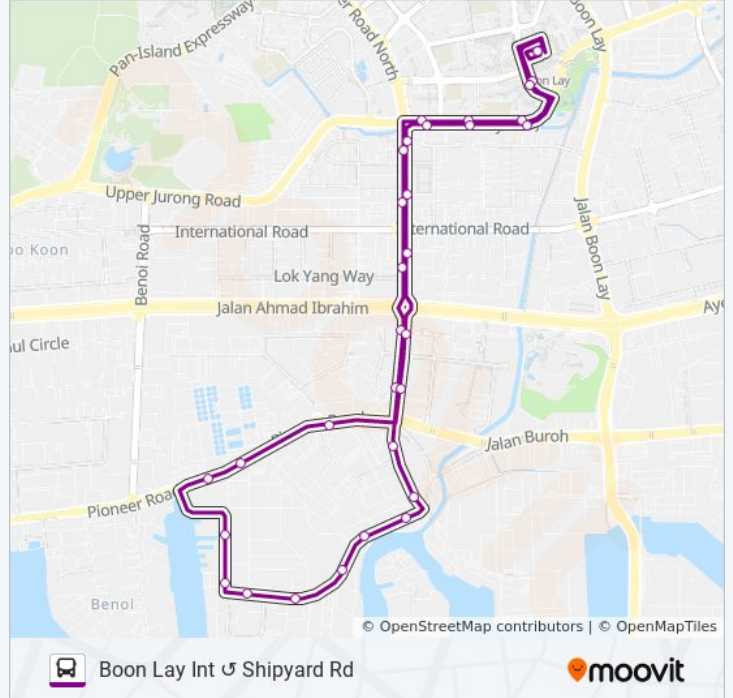

Pioneer Rd - Aft Jln Buroh (22141)

Pioneer Rd - Hitachi (22151)

Pioneer Rd Nth - Aft LOK Yang Way (22161)

Pioneer Rd Nth - Opp Secura S'Pore (22171)

Pioneer Rd Nth - S'Pore Post (22181)

Boon Lay Way - Blk 655 (22541)

Boon Lay Way - Blk 657 (22551)

Boon Lay Way - Blk 660 Cp (22561)

Jurong West St 64 - Blk 662d (22491)

Jurong West Ctrl 3 - Boon Lay Int (22009)

251 bus time schedules and route maps are available in an offline PDF at moovitapp.com. Use the [Moovit App](#) to see live bus times, train schedule or subway schedule, and step-by-step directions for all public transit in Singapore.

[About Moovit](#) • [MaaS Solutions](#) • [Supported Countries](#) • [Mooviter Community](#)

© 2024 Moovit - All Rights Reserved

Check Live Arrival Times