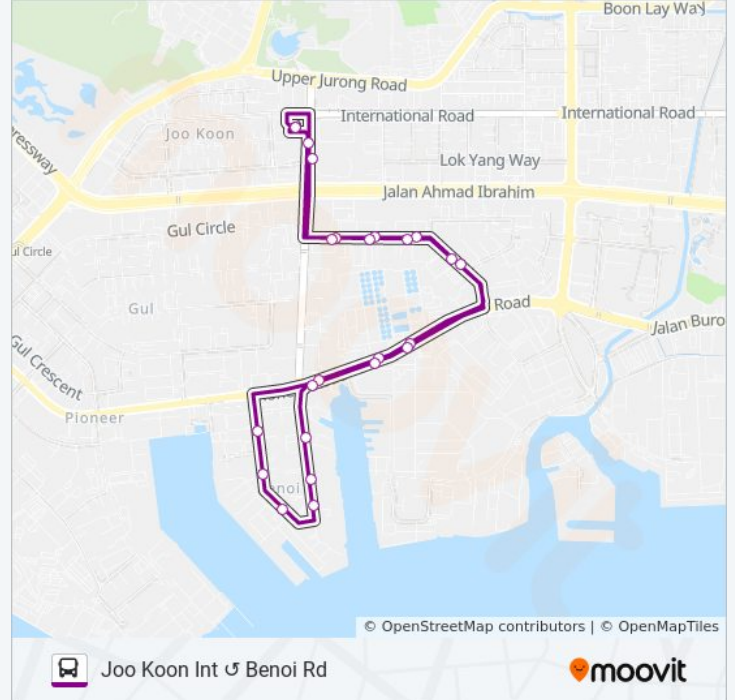

253

Joo Koon Int Benoi Rd

Get The App

The 253 bus line Joo Koon Int Benoi Rd has one route. For regular weekdays, their operation hours are:

(1) Joo Koon Int: 5:45 AM - 11:30 PM

Use the Moovit App to find the closest 253 bus station near you and find out when is the next 253 bus arriving.

Direction: Joo Koon Int

24 stops

[VIEW LINE SCHEDULE](#)

- Joo Koon Circle - Joo Koon Int (24009)
- Benoi Rd - Opp Fairprice Hub (23519)
- Benoi Sector - Aft Benoi Rd (23471)
- Benoi Sector - Opp S'Pore Trspt Pte Ltd (23191)
- Benoi Sector - Opp Shimano Pte Ltd (23201)
- Benoi Sector - Mapletree Logistics Hub (23211)
- Pioneer Rd - Exxon Mobil (23269)
- Pioneer Rd - Bef Shipyard Rd (23259)
- Pioneer Rd - Bef Benoi Rd (23249)
- Benoi Rd - Aft Pioneer Rd (23281)
- Benoi Rd - St Marine (23291)
- Benoi Rd - Bef Benoi Basin (23301)
- Benoi Rd - Keppel Shipyard (23311)
- Benoi Rd - Bef Benoi Lane (23321)
- Benoi Rd - Opp Jp Nelson (23331)
- Pioneer Rd - Aft Benoi Rd (23241)
- Pioneer Rd - Aft Shipyard Rd (23251)
- Pioneer Rd - Opp Exxon Mobil (23261)
- Benoi Sector - Tru-Marine (23219)
- Benoi Sector - Aft Shimano Pte Ltd (23209)
- Benoi Sector - S'Pore Trspt Pte Ltd (23199)
- Benoi Sector - Bef Benoi Rd (23479)

253 bus Time Schedule

Joo Koon Int Route Timetable:

Sunday	5:45 AM - 11:30 PM
Monday	5:45 AM - 11:30 PM
Tuesday	5:45 AM - 11:30 PM
Wednesday	5:45 AM - 11:30 PM
Thursday	5:45 AM - 11:30 PM
Friday	5:45 AM - 11:30 PM
Saturday	5:45 AM - 11:30 PM

253 bus Info

Direction: Joo Koon Int

Stops: 24

Trip Duration: 36 min

Line Summary:

Benoi Rd - Bef Joo Koon Int (23371)

Joo Koon Circle - Joo Koon Int (24009)

253 bus time schedules and route maps are available in an offline PDF at moovitapp.com. Use the [Moovit App](#) to see live bus times, train schedule or subway schedule, and step-by-step directions for all public transit in Singapore.