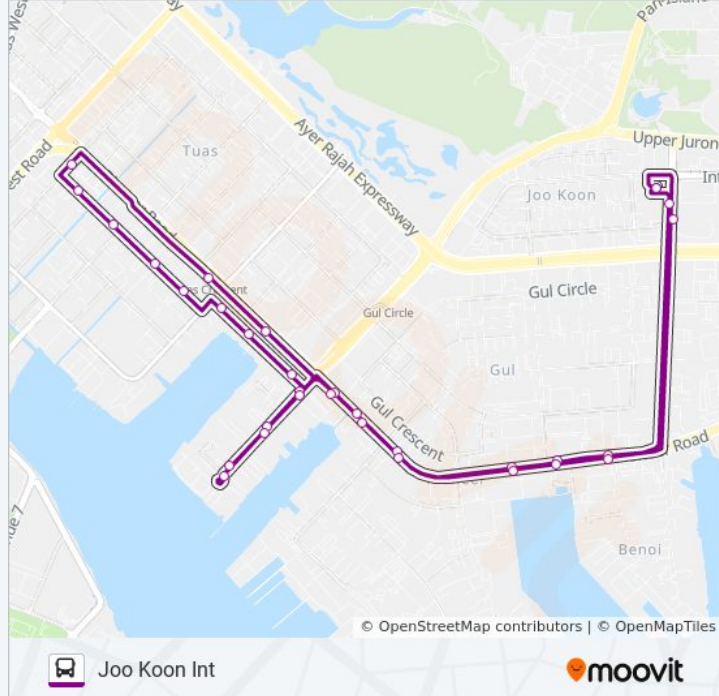

Tuas Basin Link - Bef Tuas Amenity Ctr (26121)

Tuas Basin Link - Tru-Marine (26111)

Pioneer Rd - Aft Tuas Rd (24691)

Pioneer Rd - Opp Jurong Insp Ctr (24681)

Pioneer Rd - Hiap Teck Metal Co (24671)

Pioneer Rd - Opp Hong Hang Bldg (24331)

Pioneer Rd - Aft Gul Way (23221)

Pioneer Rd - Keppel Logistics (23231)

Benoi Rd - Bef Joo Koon Int (23371)

Joo Koon Circle - Joo Koon Int (24009)

254 bus time schedules and route maps are available in an offline PDF at moovitapp.com. Use the [Moovit App](#) to see live bus times, train schedule or subway schedule, and step-by-step directions for all public transit in Singapore.

[About Moovit](#) • [MaaS Solutions](#) • [Supported Countries](#) • [Mooviter Community](#)

© 2024 Moovit - All Rights Reserved

Check Live Arrival Times