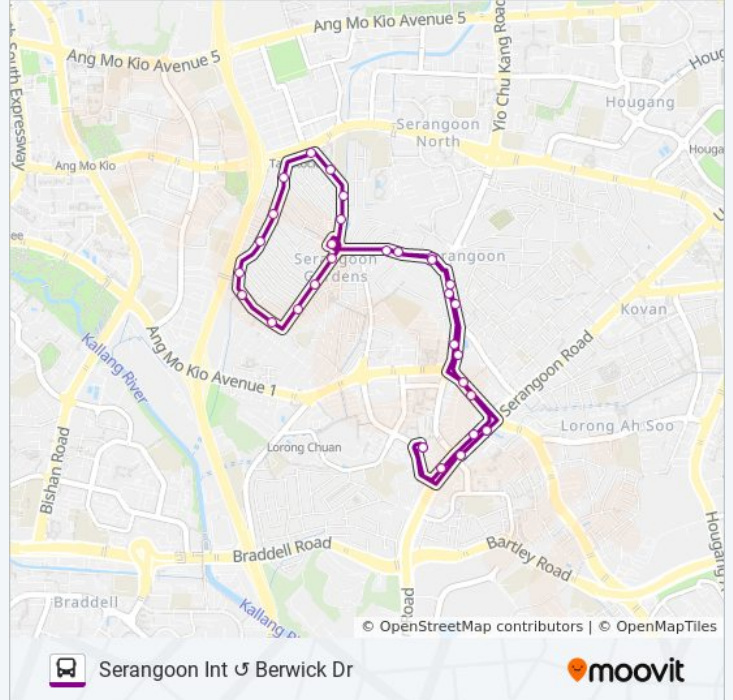

Kensington Pk Rd - S'Goon Gdns Country Club (66261)

S'Goon Gdn Way - Serangoon Gdn Circus (66271)

S'Goon Gdn Way - Aft Trinity Meth CH (66131)

S'Goon Gdn Way - Bef Yio Chu Kang Rd (66141)

Yio Chu Kang Rd - Aft Serangoon Gdn Way (63189)

Yio Chu Kang Rd - Bef Tai Seng Chr CH (63179)

Yio Chu Kang Link - Serangoon Sports Cplx (63369)

Boundary Rd - Serangoon Stadium (63149)

Upp S'Goon Rd - Forest Woods (62149)

Upp S'Goon Rd - S'Goon Stn Exit D/Blk 416 (62189)

S'Goon Ave 2 - S'Goon Int (66009)

317 bus time schedules and route maps are available in an offline PDF at moovitapp.com. Use the [Moovit App](#) to see live bus times, train schedule or subway schedule, and step-by-step directions for all public transit in Singapore.

[About Moovit](#) • [MaaS Solutions](#) • [Supported Countries](#) • [Mooviter Community](#)

© 2024 Moovit - All Rights Reserved

Check Live Arrival Times