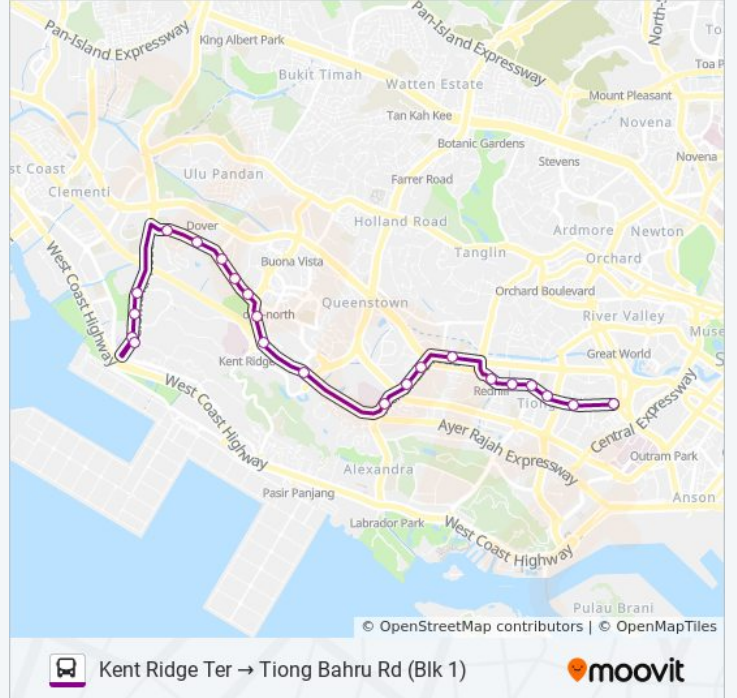

Kent Ridge Ter → Tiong Bahru Rd (Blk 1)

Get The App

The 33A bus line Kent Ridge Ter → Tiong Bahru Rd (Blk 1) has one route. For regular weekdays, their operation hours are:

(1) Tiong Bahru Rd (Blk 1): 5:00 PM - 7:00 PM

Use the Moovit App to find the closest 33A bus station near you and find out when is the next 33A bus arriving.

Direction: Tiong Bahru Rd (Blk 1)

22 stops

[VIEW LINE SCHEDULE](#)

- Clementi Rd - Kent Ridge Ter (16009)
- Clementi Rd - Opp Kent Ridge Ter (16131)
- Clementi Rd - Tentera Diraja Mque (16141)
- Clementi Rd - the Japanese Pr Sch (16151)
- Dover Rd - New Town Sec Sch (19051)
- Dover Rd - Ayer Rajah Telecoms (19061)
- Dover Rd - Opp Acs Independent (19071)
- Dover Rd - Opp Acs Boarding Sch (19081)
- Dover Rd - Fairfield Meth Pr Sch (18111)
- Buona Vista Flyover - Ayer Rajah Ind Est (18129)
- Buona Vista Flyover - Opp Psb Science Pk Bldg (18109)
- Aye - Opp Science Pk (18049)
- Alexandra Rd - Alexandra Hosp (11511)
- Alexandra Rd - Anchorpoint (11521)
- Alexandra Rd - Opp Lea Hin Hardware Fty (11531)
- Alexandra Rd - Aft Dawson PI (10299)
- Tiong Bahru Rd - Redhill Stn (10209)
- Tiong Bahru Rd - Delta Swim Cplx (10199)
- Tiong Bahru Rd - Blk 104a Cp (10189)
- Tiong Bahru Rd - Tiong Bahru Pk (10179)

33A bus Info

Direction: Tiong Bahru Rd (Blk 1)

Stops: 22

Trip Duration: 44 min

Line Summary:

Tiong Bahru Rd - Tiong Bahru Stn (10169)

Tiong Bahru Rd - Blk 1 (10149)

33A bus time schedules and route maps are available in an offline PDF at moovitapp.com. Use the [Moovit App](#) to see live bus times, train schedule or subway schedule, and step-by-step directions for all public transit in Singapore.